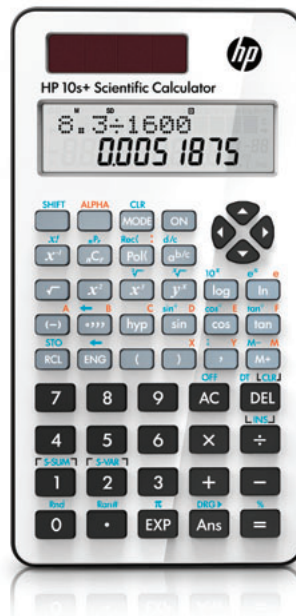

HP 10s+ Scientific Calculator

Choose the durable HP 10s+ Scientific Calculator with a user-friendly design, easy-to-read display and a wide range of algebraic, trigonometric, probability and statistics functions for your math and science classes.

Built to last.

Enjoy a long-lasting calculator with solar power plus a battery backup so you can work in low-light conditions.

Help protect your HP 10s+ from bumps and drops with the durable slide-on cover.

User-friendly design.

View expressions and results simultaneously on a 2-line, 10-character display.

Work smarter and faster with dedicated keys for common calculations including percentage, pi and sign change.

Store and recall important results and data fast with the easy-to-use memory keys.

Display decimals between -1 and 1 in your choice of either exponential or decimal format.

Ideal for examinations – adjust the number of decimal places displayed with the touch of a button.