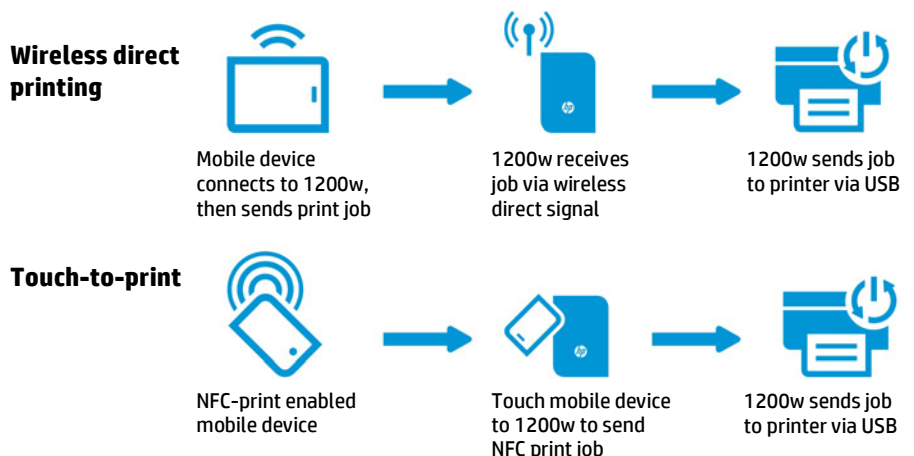

Easily print from mobile devices

HP has been working closely with leading manufacturers of mobile devices to integrate printing into popular operating systems. In fact, HP is the only print vendor developing embedded print functionality for Apple iOS, Samsung Android, and Windows® 8, which means in most cases, you won't have to download an app.

For mobile devices without built-in print support, printing is just as simple, but users will first need to download the HP ePrint app⁴ or HP ePrint software.⁵