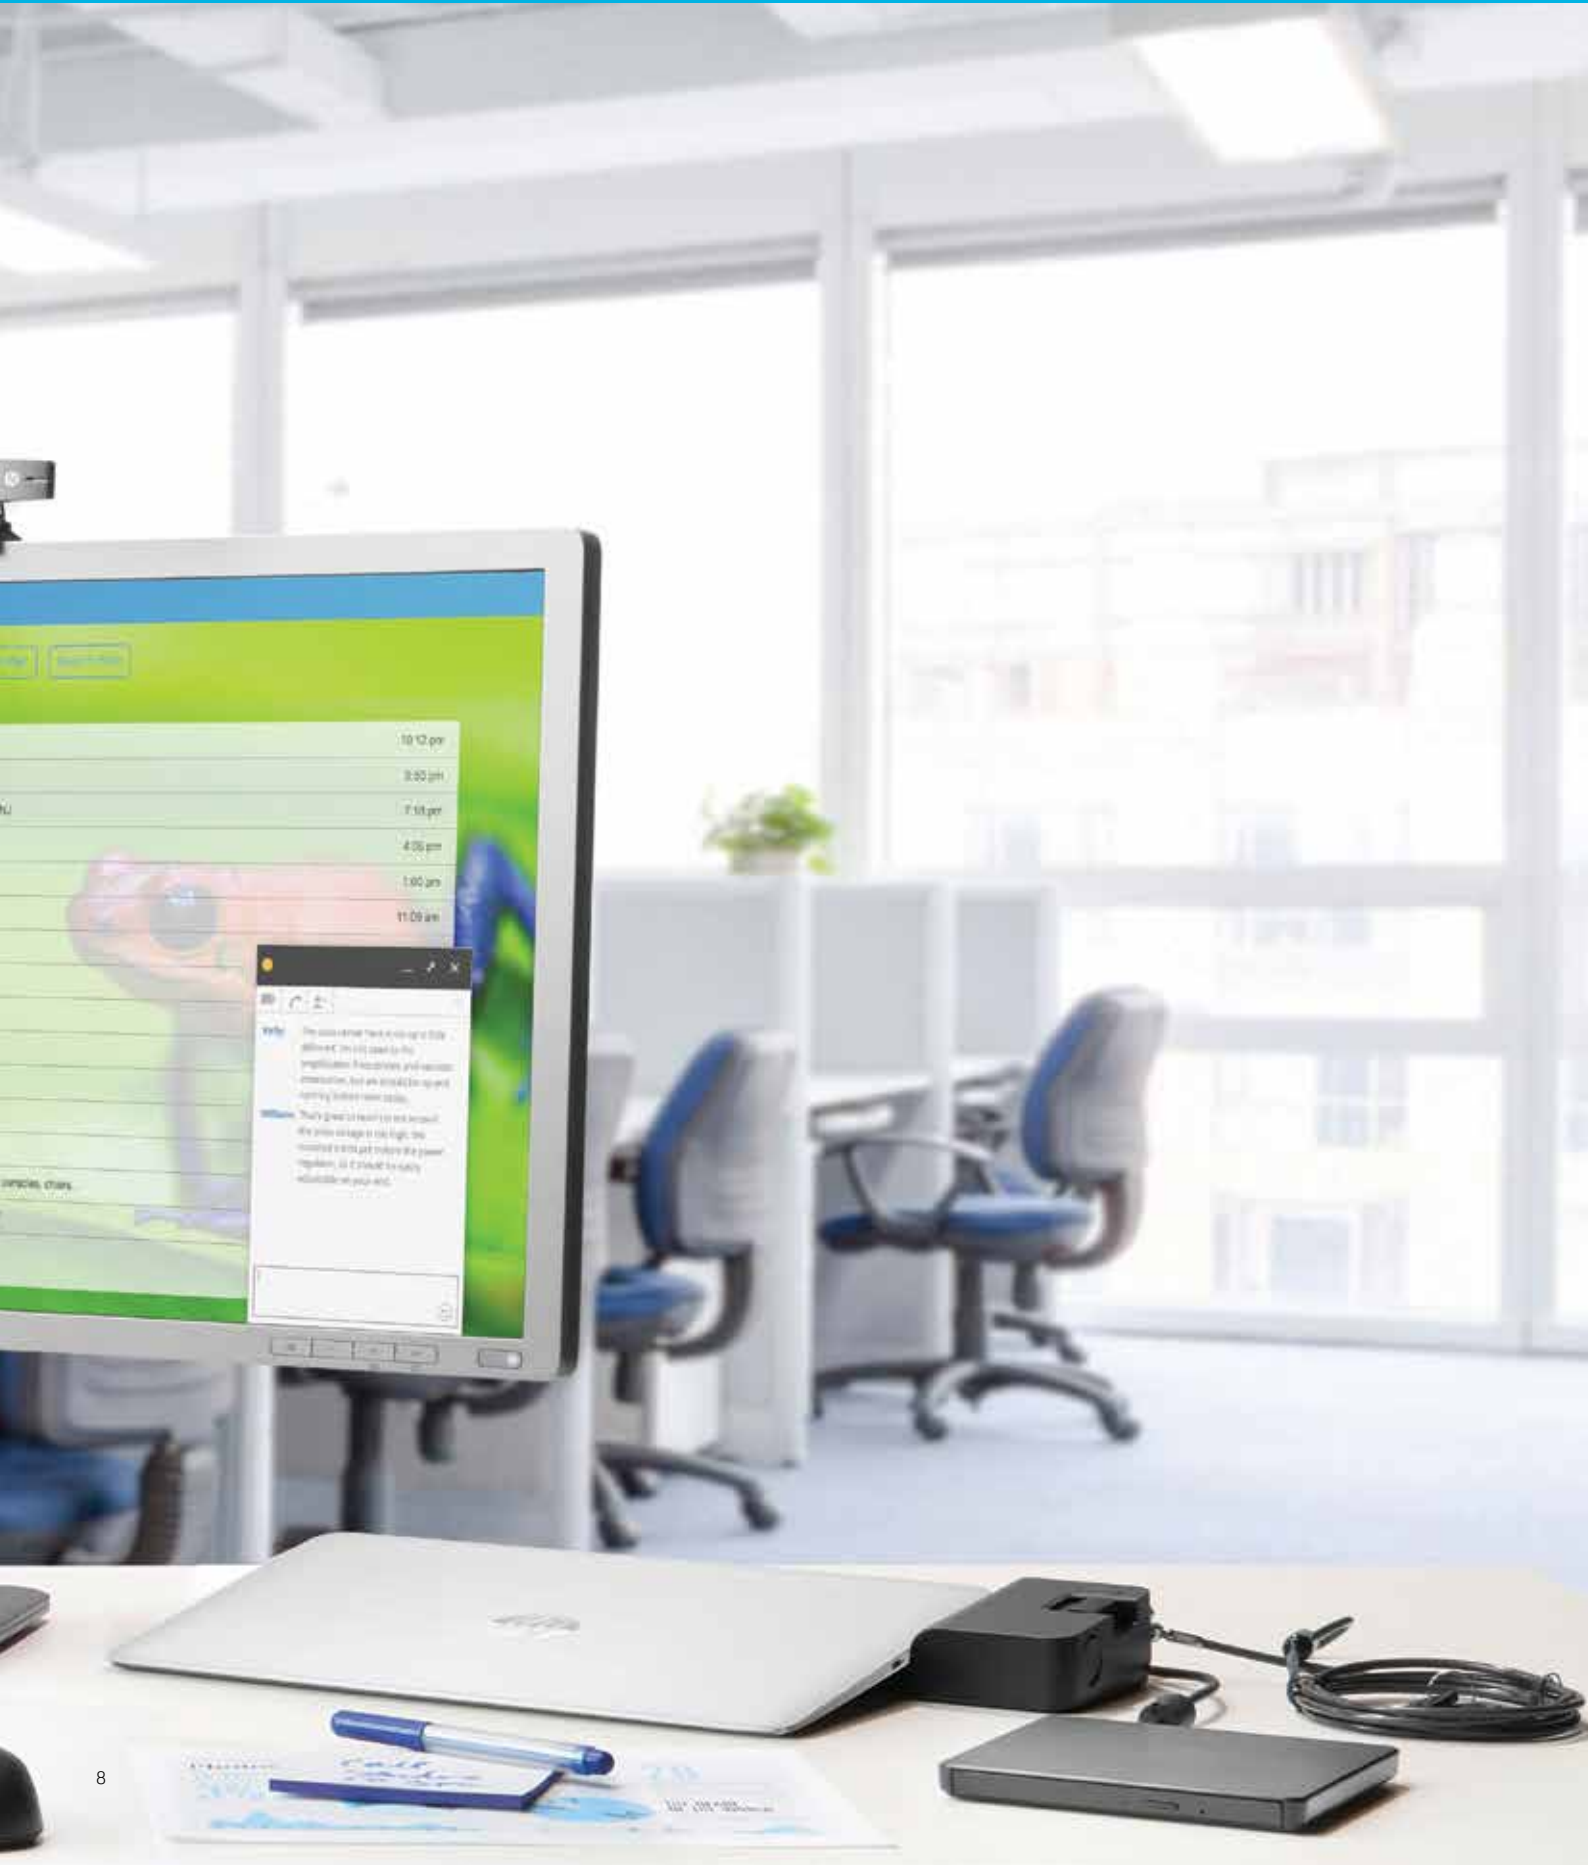

HP offers a range of security locks to help you keep your assets protected whether you are at home or the office.