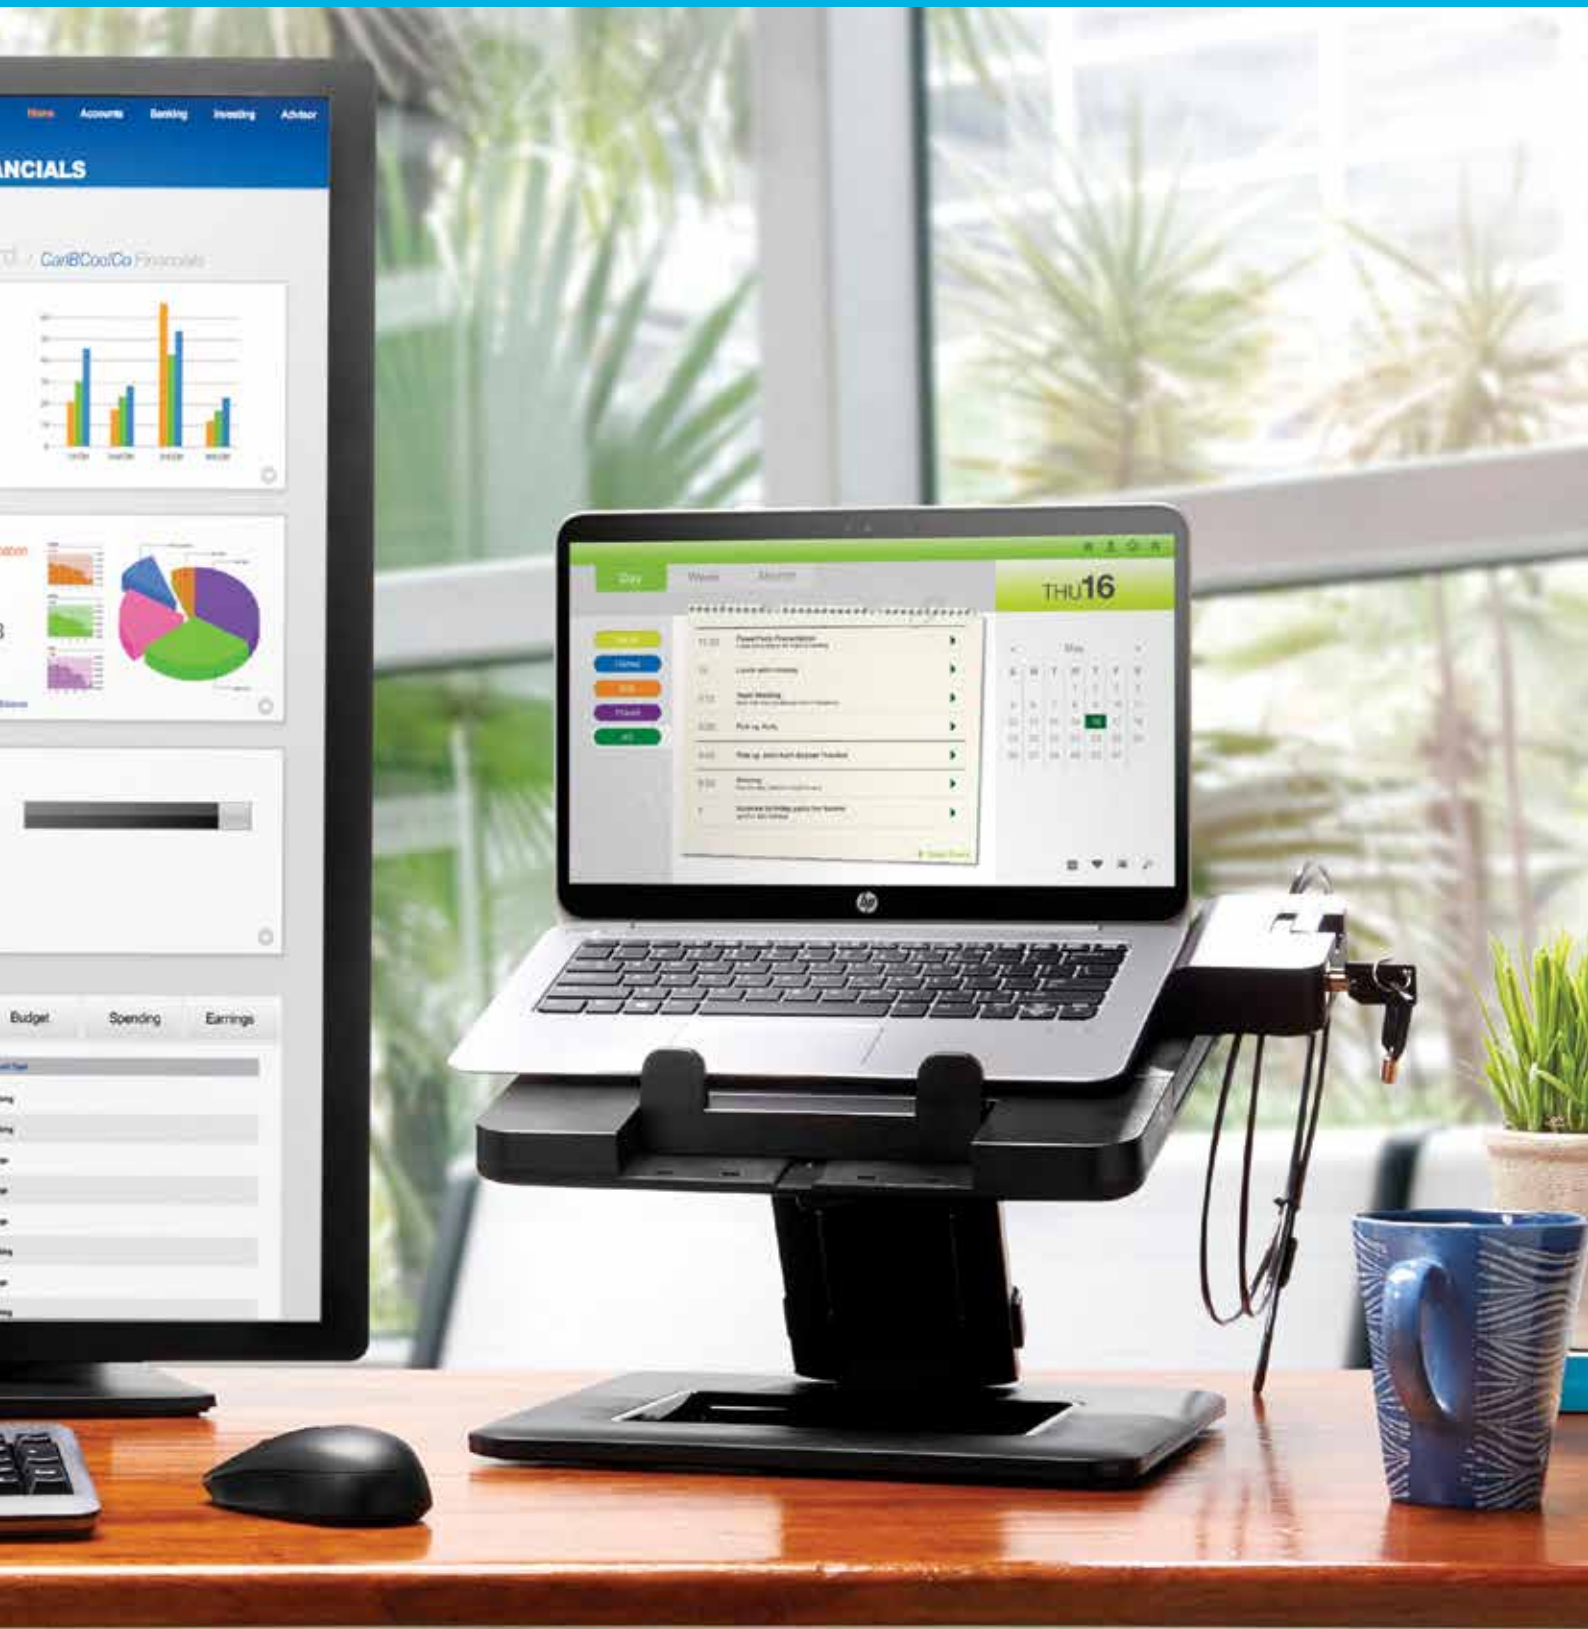

HP offers a full line of docking stations designed exclusively for select HP Business Notebook PCs, which enables an optimised workspace.