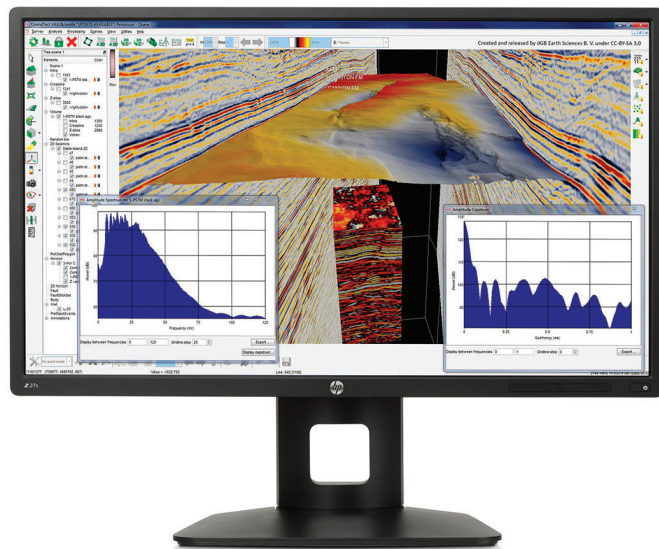

# HP Z27s 68,6 cm (27") IPS UHD Display

It's time to meet your 4K business display.

Join the Ultra High Definition movement and expand your visual workspace with the HP Z27s 68,6 cm (27") IPS UHD Display, which delivers an extra-large screen with UHD/4K<sup>1</sup> presentation and flexible connectivity and comfort features.

### UHD for demanding projects.

- Enjoy massive 3840 x 2160 resolution, sRGB color gamut, and 1.07 billion colors<sup>2</sup> for incredible color presentation of highly-detailed digital workflows. Wide viewing angles keep the line of sight open for one or many viewers.

### See more, do more.

- Get expansive views of your projects, documents, and media with 8MP—4x that of a Full HD display. Picture-in-picture and picture-by-picture allow you to display mobile device, PC feeds and view up to four Full HD sources<sup>4</sup> onscreen in native mode.