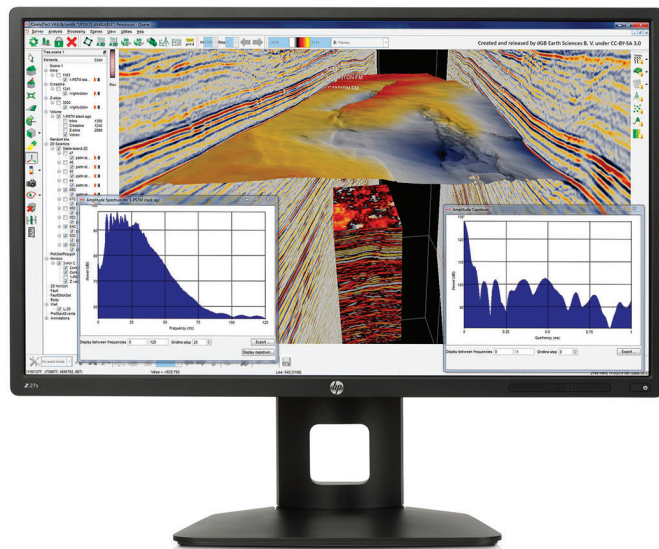

Datasheet

HP Z27s 68,6 cm (27") IPS UHD Display

It's time to meet your 4K business display.

Join the Ultra High Definition movement and expand your visual workspace with the HP Z27s 68,6 cm (27") IPS UHD Display, which delivers an extra-large screen with UHD/4K¹ presentation and flexible connectivity and comfort features.

UHD for demanding projects.

- Enjoy massive 3840 x 2160 resolution, sRGB color gamut, and 1.07 billion colors² for incredible color presentation of highly-detailed digital workflows. Wide viewing angles keep the line of sight open for one or many viewers.

Get connected.

- Connect your display to a workstation, PC, and range of digital video devices with DisplayPort, mini-DisplayPort, HDMI, and four USB 3.0 ports. Use the two side-located USB ports for easy access to your most-used peripherals.

See more, do more.

- Get expansive views of your projects, documents, and media with 8MP—4x that of a Full HD display. Picture-in-picture and picture-by-picture allow you to display mobile device, PC feeds and view up to four Full HD sources⁴ onscreen in native mode.