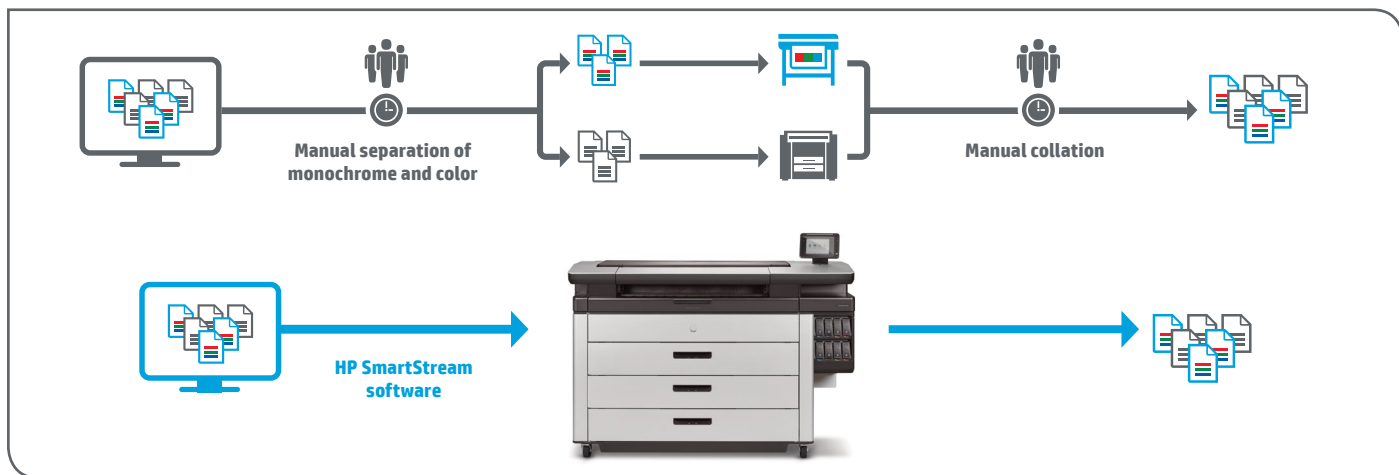

Accurate and reliable dot placement results in crisp lines, fine detail, and smooth grayscales. HP PageWide XL printers do not apply heat to the paper as part of the printing process, enabling very high levels of line accuracy ($\pm 0.1\%$).¹²

Gain even greater versatility

Expand the versatility of your HP PageWide XL 8000 Printer with HP and third-party software and hardware solutions, see hp.com/go/pagewidexl3rdparty.

Cover a wide range of applications with HP large format printing materials optimized with HP PageWide XL printers and pigment inks for high-quality printing, see HPLFMedia.com. And choose from a growing variety of other commercially available media compatible with HP PageWide XL printers, see hp.com/go/mediasolutionslocator.

Save time by consolidating your monochrome and color workflows

It is very common to print mixed monochrome and color sets—typically a long and complex process that requires separate printing on different printers as well as manual collation.

Consolidated workflow efficiencies in delivering mixed monochrome and color sets help contribute to up to 50% savings in total production costs.¹ HP SmartStream software can help you improve your technical production workflow efficiency for single, multiple operator environments by preparing your jobs in 50% of the time.³