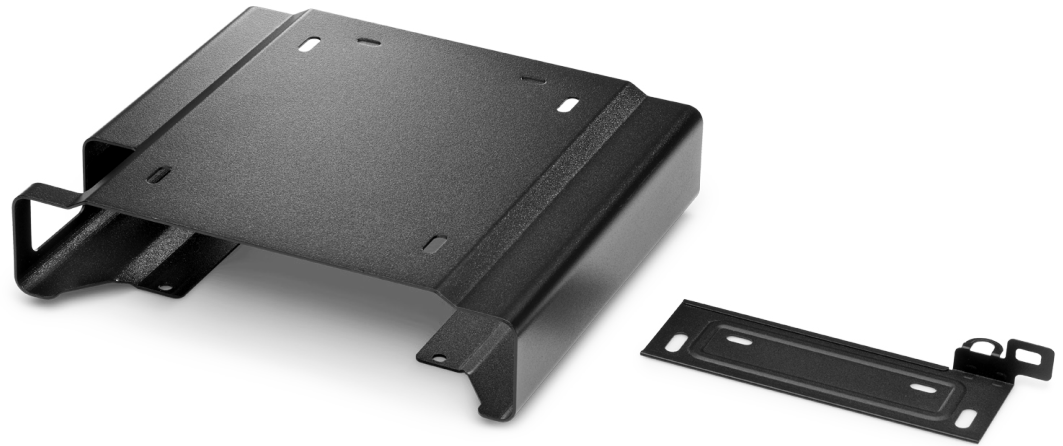

HP Desktop Mini Security/ Dual VESA Sleeve

Create a secure Mini solution.

Wrap your HP Desktop Mini PC in the HP Desktop Mini Security/
Dual VESA Sleeve to securely mount your PC behind monitor or
display, wall mount, or attached to almost any flat surface,
position your solution on a wall, under a desk, on a display arm,
and lock it down with the optional HP Ultra-Slim Cable Lock.

Award-winning support

Rest easy with a one-year limited warranty.

¹ Each sold separately. See product QuickSpecs for exact configurations.

Model number	G1K22AA
Dimensions (w x l x d)	45.8 x 181 x 161mm (1.8 x 7.1 x 6.3in)
Weight	390g (13.76oz)
Exterior color	Jack Black
VESA pattern	100 mm VESA standard
Possible configurations	Behind monitor or display, attached to almost any flat surface, position your solution on a wall, under a desk, or on a display arm
Option kit contents	Security/Dual VESA Sleeve, 1 security bracket to use with HP EliteDesk 800/705 Desktop Mini, HP ProDesk 600/400 Desktop Mini, 1 Security bracket to use with HP 260 Desktop Mini, 4 8mm ladder screws, Installation guide, Warranty
Expansion Module Overview	These modules can be mounted to the DM directly and to another module with screws in the kit that allow the module to slide into place. All modules can be used with the PC that is wrapped in the Security/Dual VESA Sleeve, and all can be mounted with standard VESA 100mm requirements. Both options can be secured in place with a tamper-resistant screw. They are powered by a single USB connection cable. The HP 260 and ProDesk 400 can support 2 expansion modules at a time using 2 USB Type A ports on the back of the unit
Compatibility	HP 260 Desktop Mini, HP ProDesk 400 Desktop Mini, HP ProDesk 600 Desktop Mini, HP EliteDesk 705 Desktop Mini, HP EliteDesk 800 Desktop Mini