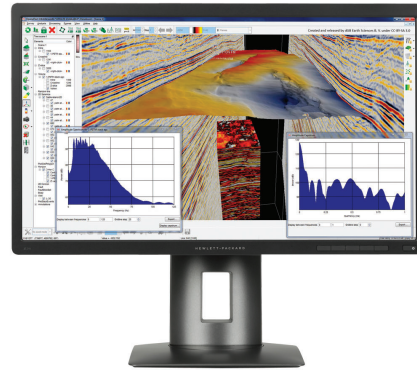

HP Z24s 23.8-inch IPS UHD Display

Experience ultra high-definition /4K¹ image presentation and factory-calibrated color accuracy out of the box with the HP Z24s 23.8-inch IPS UHD Display, which also delivers flexible connectivity and comfort features—all at HP's most affordable HP Z Display price point.

The display that delivers what you demand.

- Get massive 3840 x 2160 resolution, 185 ppi, and sRGB color gamut for your demanding digital workflows. Wide viewing angles and a 23.8-inch diagonal screen help ensure easy line of sight for one or many viewers.

Limitless connectivity.

- Connect your display to a workstation, PC, and range of digital video devices with DisplayPort, mini-DisplayPort, HDMI, and four USB 3.0 ports. Use the two side-located USB ports for easy access to your most-used peripherals.

UHD for every device.

- Instantly mirror your smart phone or tablet content to the large screen through an easy MHL connection that also keeps your devices charged and ready to go.²

Pixels for days.

- Get expansive views of your projects, documents, and media with 8MP—4x that of a Full HD display. View your mobile device and PC feeds side by side in picture-in-picture and picture-by-picture modes.