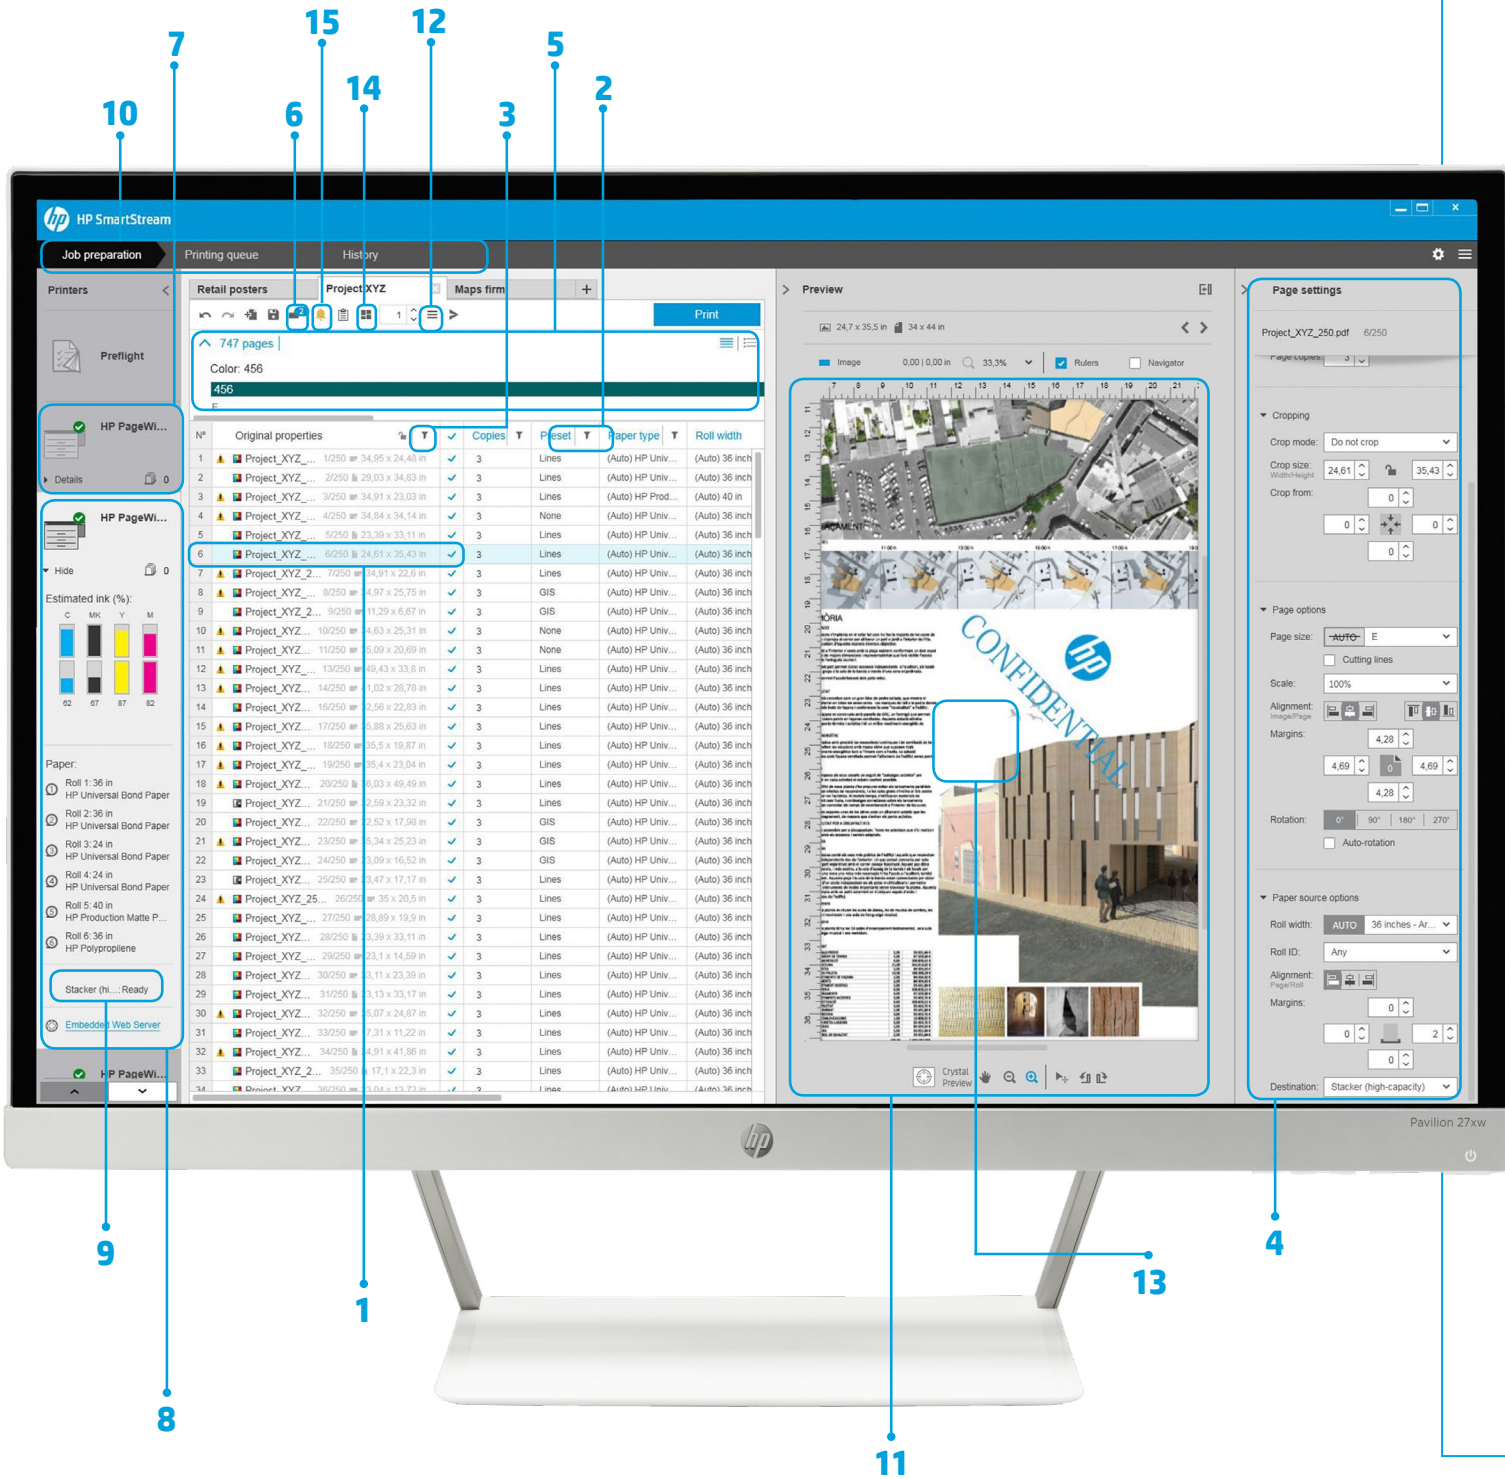

HP SmartStream software

Help improve your productivity and operator efficiency