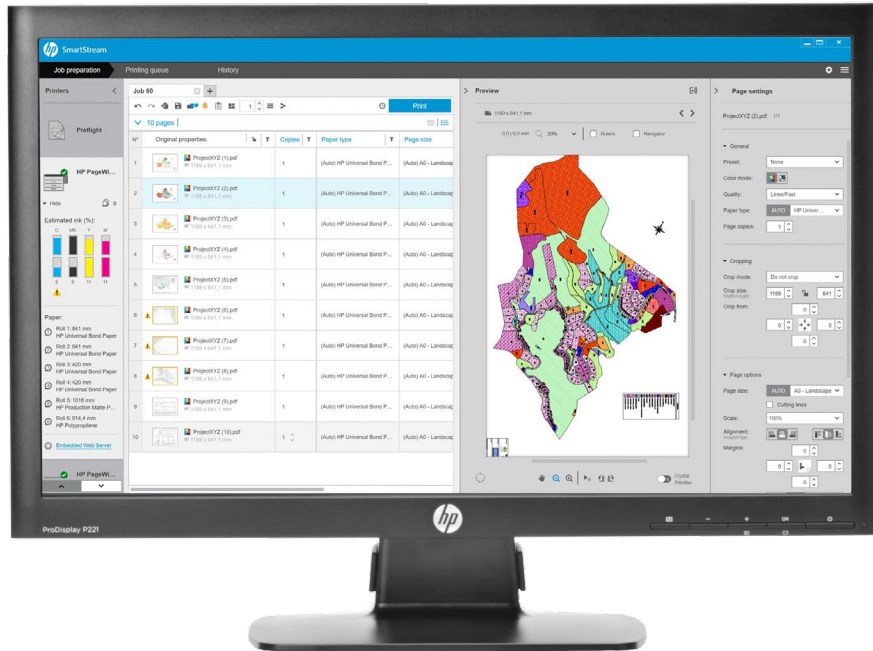

HP SmartStream software for HP PageWide XL and HP DesignJet printers

Your large-format production workflow—two times more efficient¹

SPEED

Do jobs in 50% of the time¹

- Meet the tightest deadlines with ultra-fast HP SmartStream Preflight Manager file analysis and processing
- Reduce reprints—rely on native PDF management with Adobe PDF Print Engine 4²
- Stop changing settings one by one—create presets to bundle all desired settings, then reuse as needed
- Stay productive with an easy and intuitive user interface

EFFICIENCY

Streamline your production workflow

- Easily distribute the HP SmartStream configuration into different workstations—presets, hot folders, printers
- Make sure files are produced reliably with the automatic detection of potential issues
- Manage your HP PageWide XL, HP DesignJet production printers, and non-HP large-format printers³
- Run HP accessories, including online folders, stackers, and standalone scanners

GROWTH

Expand with color production

- Efficiently produce all your GIS maps and point-of-sale (POS) poster applications on HP PageWide XL printers
- Preview color just as it will print, and adjust settings with interactive HP Crystal Preview Technology
- Get the most out of your media with nesting designed to minimize paper waste
- Get accurate data for invoicing—job report summary even includes pixel coverage