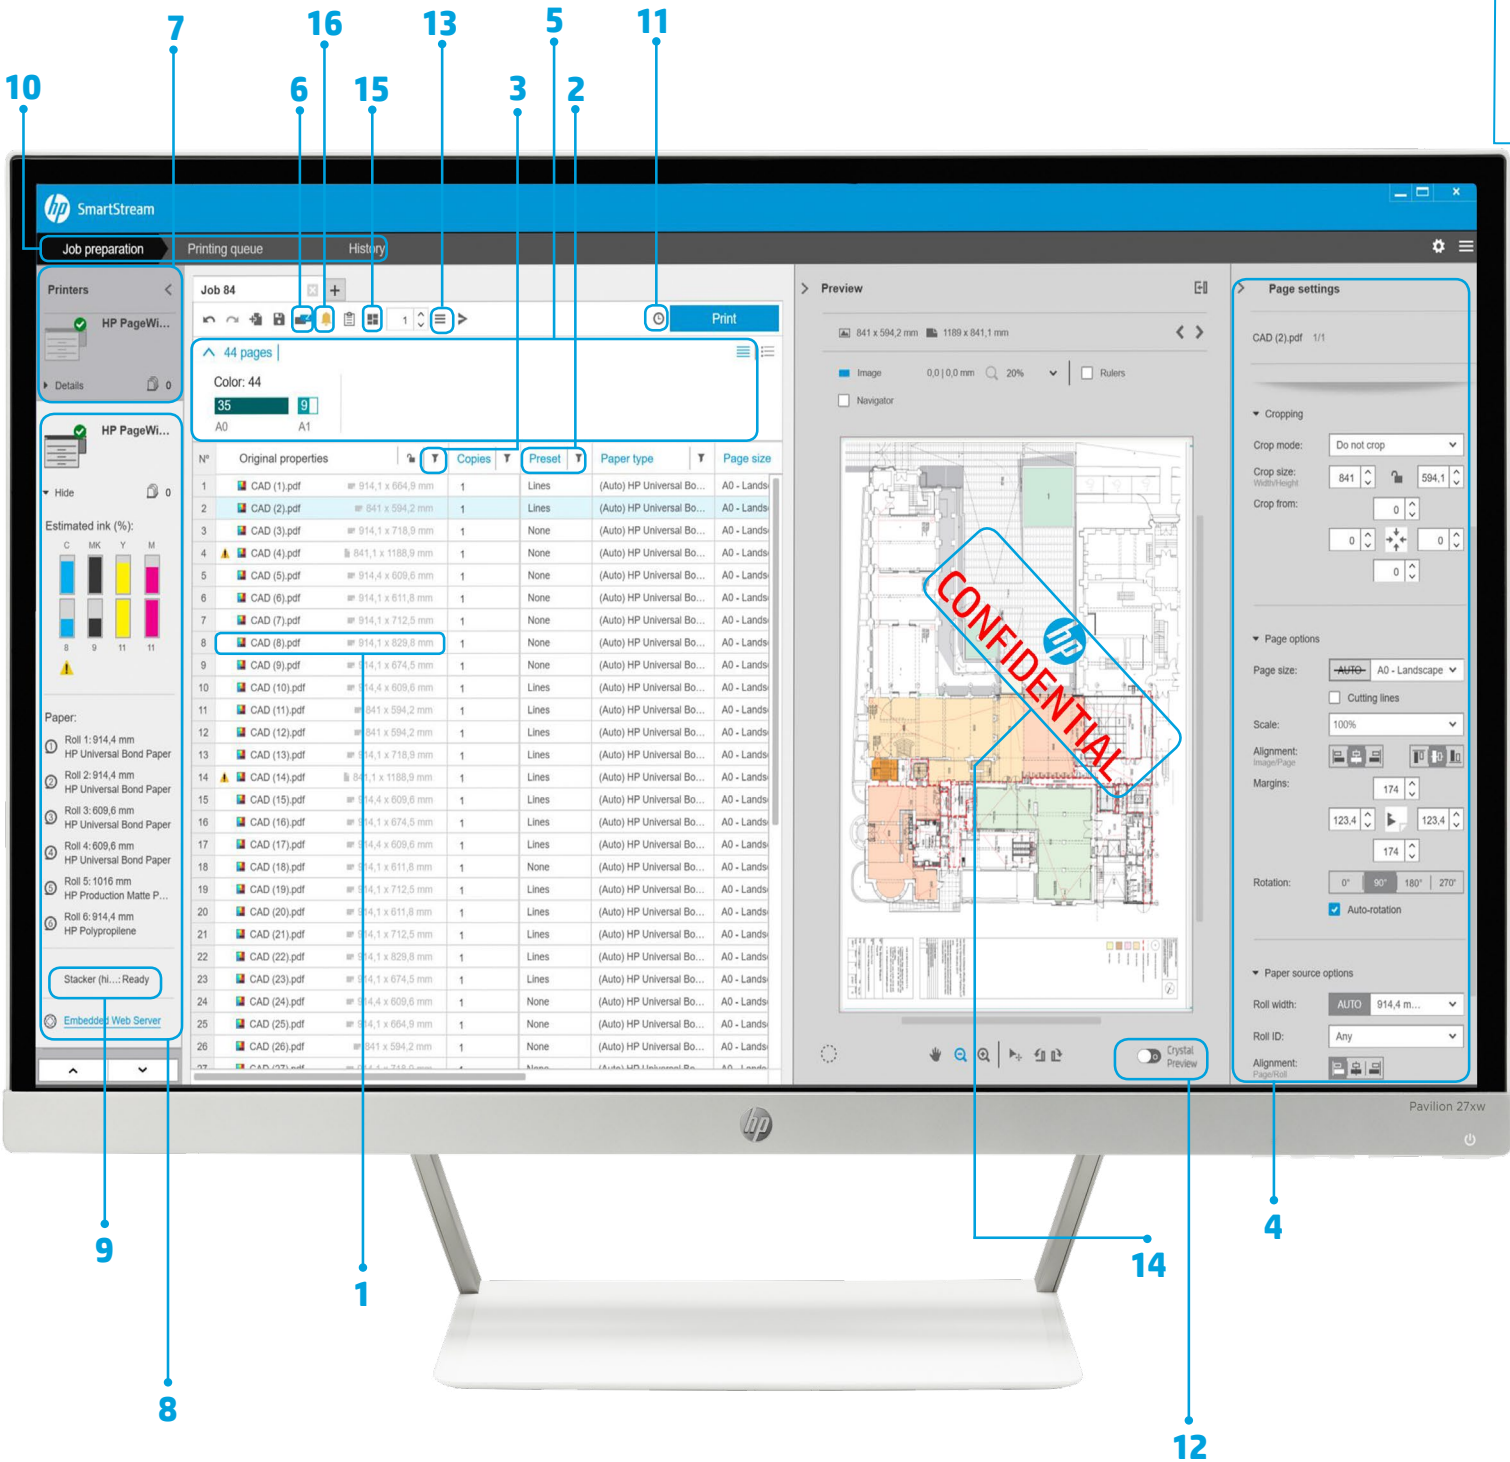

EFFICIENCY

Streamline your production workflow

- Easily distribute the HP SmartStream configuration into different workstations—presets, hot folders, printers
- Make sure files are produced reliably with the automatic detection of potential issues
- Manage your HP PageWide XL, HP DesignJet production printers, and non-HP large-format printers³
- Run HP accessories, including online folders, stackers, and standalone scanners

GROWTH

Expand with color production

- Efficiently produce all your GIS maps and point-of-sale (POS) poster applications on HP PageWide XL printers
- Preview color just as it will print, and adjust settings with interactive HP Crystal Preview Technology
- Get the most out of your media with nesting designed to minimize paper waste
- Get accurate data for invoicing—job report summary even includes pixel coverage

To download the trial version, please visit
hp.com/go/designjetsmartstream_trial
hp.com/go/smartstreampagewidexl_trial

¹ Using HP SmartStream software, job preparation and processing can be completed in 50% of the time. Conclusion based on an HP internal test, November 2017 comparing select competitor printers and software to HP SmartStream software with the HP DesignJet T7100 Printer and HP PageWide XL printers, measuring the time required to extract pages from a 50-page document and print them using several printers compared with using equivalent software programs.

HP SmartStream software

Help improve your productivity and operator efficiency

Finish jobs in 50% of the time¹

1. Paper size and type (color or monochrome) automatically detected
2. Save settings into a preset and apply them when needed
3. Filtering and sorting option, and extract feature—multipage job management
4. Adjust all your printing settings per page, file, or job
5. Use the classification of pages by size and color to apply settings or to (re)move them—simplify production of large jobs