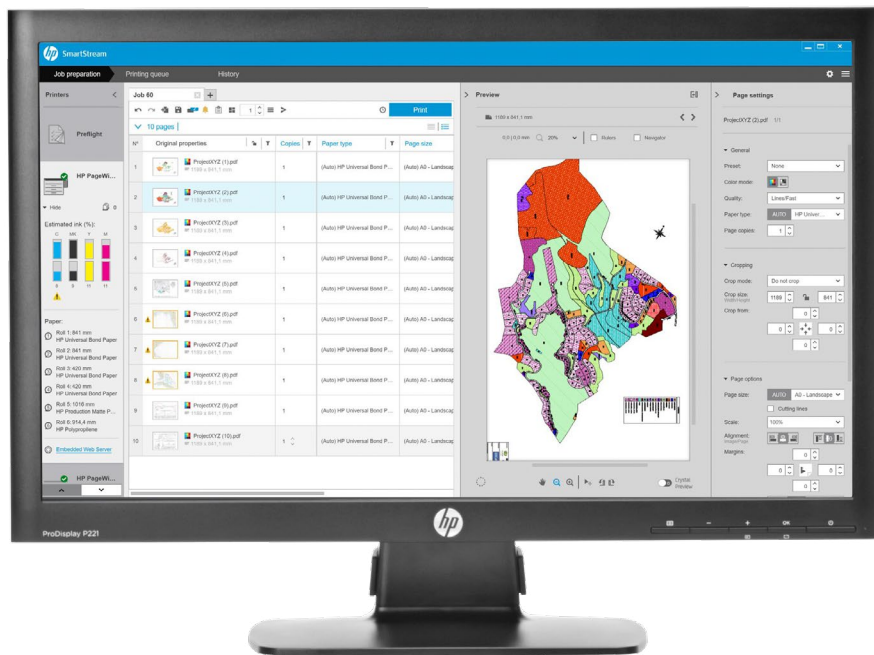

HP SmartStream software for HP PageWide XL and HP DesignJet printers

Your large-format production workflow—two times more efficient¹

SPEED

Do jobs in 50% of the time¹

- Meet the tightest deadlines with ultra-fast HP SmartStream Preflight Manager file analysis and processing
- Reduce reprints—rely on native PDF management with Adobe PDF Print Engine 4²
- Stop changing settings one by one—create presets to bundle all desired settings, then reuse as needed
- Stay productive with an easy and intuitive user interface

EFFICIENCY

Streamline your production workflow

- Easily distribute the HP SmartStream configuration into different workstations—presets, hot folders, printers
- Make sure files are produced reliably with the automatic detection of potential issues
- Manage your HP PageWide XL, HP DesignJet production printers, and non-HP large-format printers³
- Run HP accessories, including online folders, stackers, and standalone scanners

GROWTH

Expand with color production

- Efficiently produce all your GIS maps and point-of-sale (POS) poster applications on HP PageWide XL printers
- Preview color just as it will print, and adjust settings with interactive HP Crystal Preview Technology
- Get the most out of your media with nesting designed to minimize paper waste
- Get accurate data for invoicing—job report summary even includes pixel coverage

² The Adobe PDF Print Engine (APPE) is Adobe's high speed, high fidelity print platform. Version 4 extends APPE's leading edge for print reproduction with new performance efficiencies and breakthrough rendering features. APPE 4 enables printers to increase workflow efficiency and capitalize on the profit potential of innovations in inkjet print technology. To learn more, visit adobe.com/products/pdfprintengine.