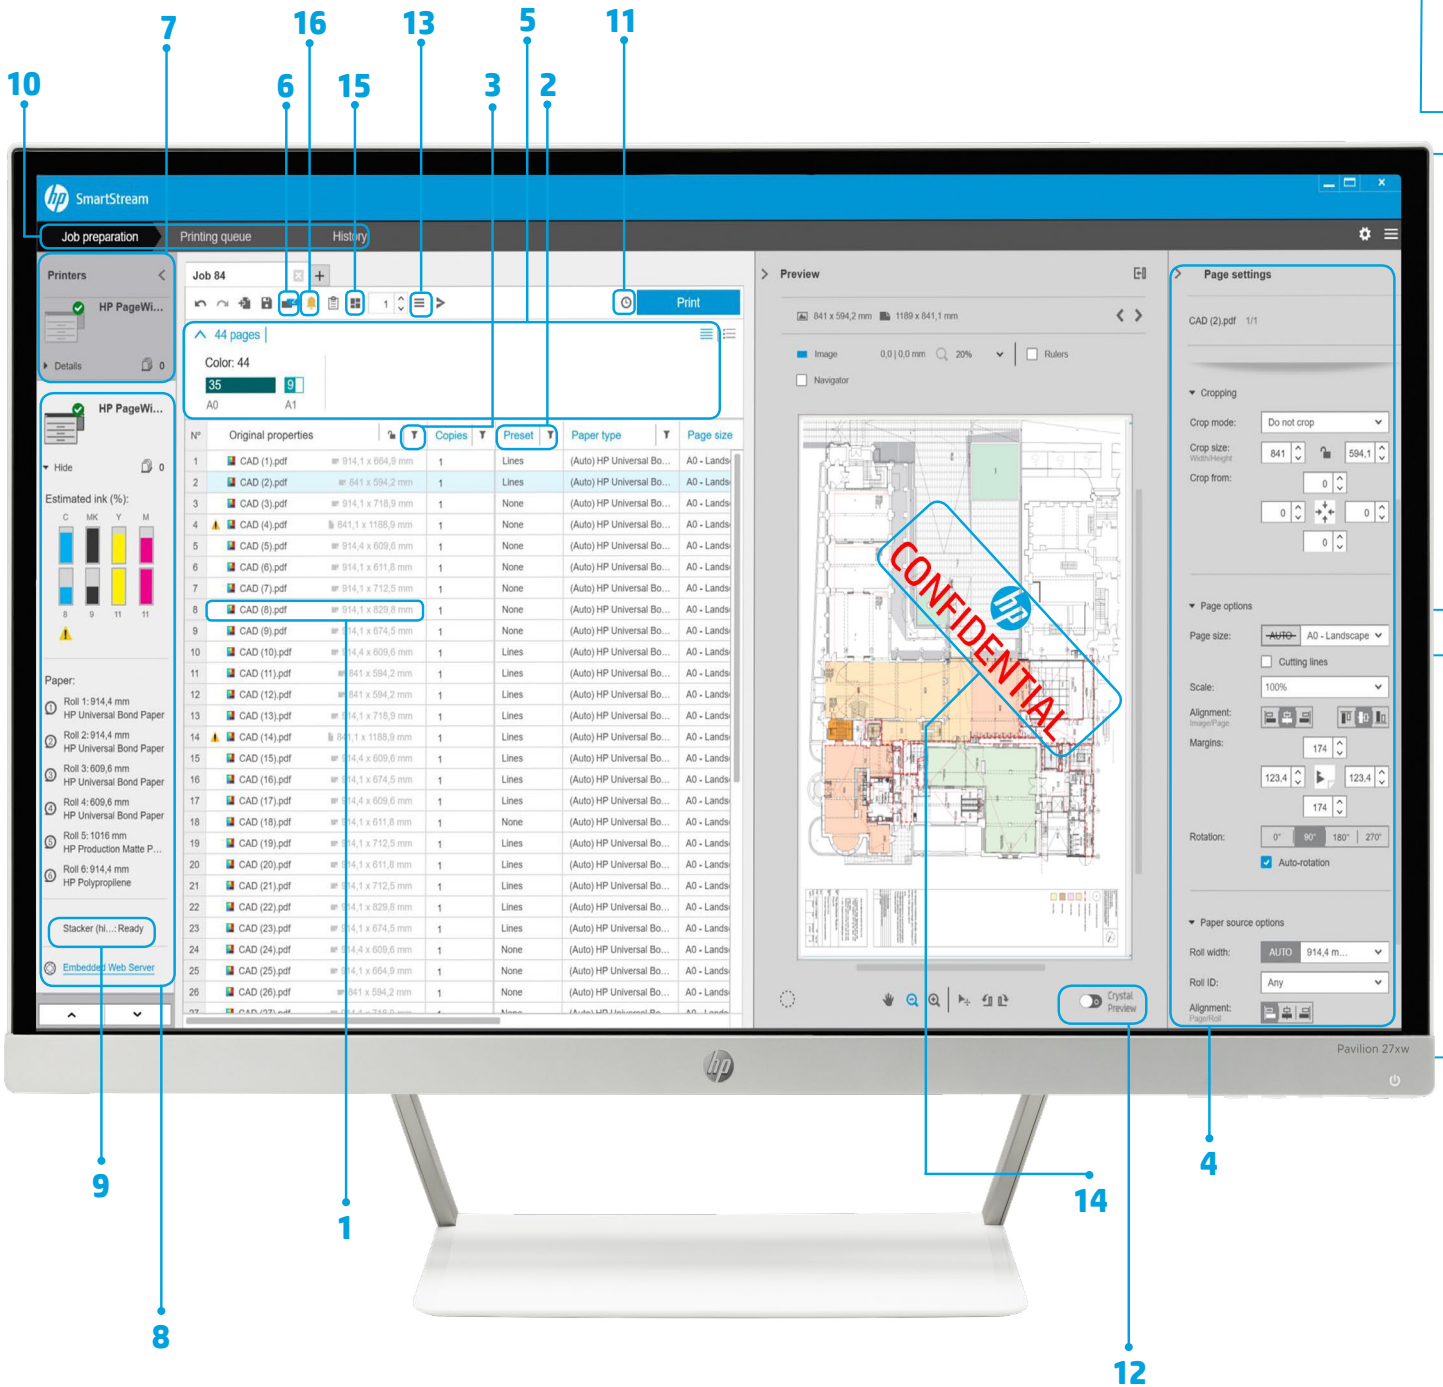

EFFICIENCY

Streamline your production workflow

- Easily distribute the HP SmartStream configuration into different workstations—presets, hot folders, printers
- Make sure files are produced reliably with the automatic detection of potential issues
- Manage your HP PageWide XL, HP DesignJet production printers, and non-HP large-format printers³
- Run HP accessories, including online folders, stackers, and standalone scanners

GROWTH

Expand with color production

- Efficiently produce all your GIS maps and point-of-sale (POS) poster applications on HP PageWide XL printers
- Preview color just as it will print, and adjust settings with interactive HP Crystal Preview Technology
- Get the most out of your media with nesting designed to minimize paper waste
- Get accurate data for invoicing—job report summary even includes pixel coverage

To download the trial version, please visit
hp.com/go/designjetsmartstream_trial
hp.com/go/smartstreamampagewidexl_trial

¹ Using HP SmartStream software, job preparation and processing can be completed in 50% of the time. Conclusion based on an HP internal test, November 2017 comparing select competitor printers and software to HP SmartStream software with the HP DesignJet T7100 Printer and HP PageWide XL printers, measuring the time required to extract pages from a 50-page document and print them using several printers compared with using equivalent software programs.

HP SmartStream software

Help improve your productivity and operator efficiency

Finish jobs in 50% of the time¹

1. Paper size and type (color or monochrome) automatically detected
2. Save settings into a preset and apply them when needed
3. Filtering and sorting option, and extract feature—multipage job management
4. Adjust all your printing settings per page, file, or job
5. Use the classification of pages by size and color to apply settings or to (re)move them—simplify production of large jobs