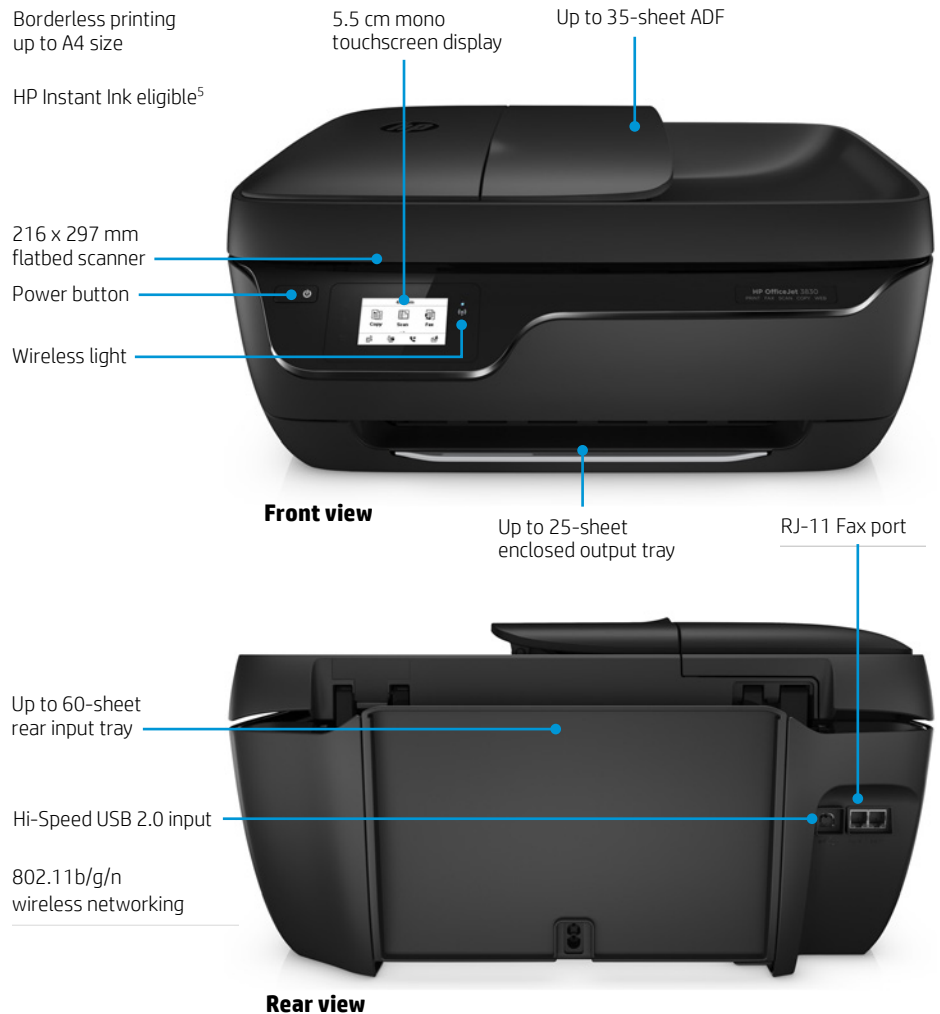

Everything you need

Free up more time to focus on what's important. Easily print, scan, copy, and fax from one versatile device.

- Take charge of your tasks and finish in less time. Produce borderless photos and documents, and control print, fax, scan, and copy jobs from the easy-to-use 5.5 cm mono touchscreen display.
- Quickly fax, scan, and copy multipage documents with the 35-page ADF.
- Access colouring pages, recipes, coupons, crossword puzzles, and more with HP Printables—delivered to your all-in-one, on your schedule.⁷

Designed to fit your life

Set up this space-saving device wherever you choose. It's designed to work quietly in the background, so you can print, scan, copy, and fax almost anywhere.

- Save space. The compact design gives you the option to fit the all-in-one in tight spaces. Place it on your desk, on a shelf, or wherever you need it.
- Use this all-in-one in the living room, a bedroom, or anywhere you choose, without disrupting your family's activities. Simply select the optional quiet mode to help keep noise to a minimum.

Product walk around