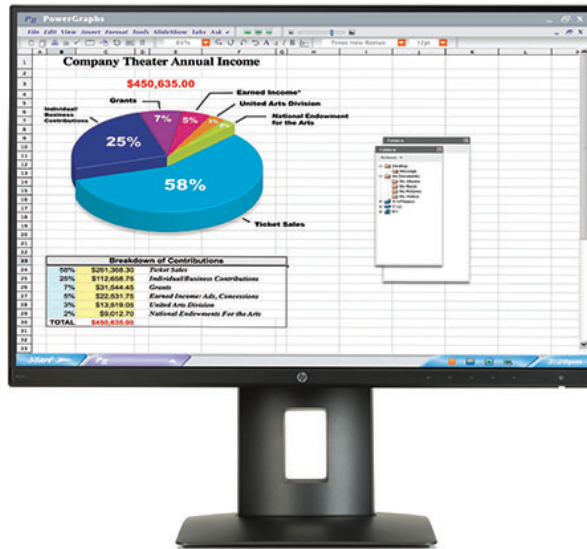

Datasheet

HP Z24n 61 cm (24") Narrow Bezel IPS Display

Take it to the edge.

Create a seamless 16:10 multi-display¹ setup with the HP Z24n Narrow Bezel IPS Display, which has a virtually borderless screen for maximum impact imagery, factory color calibration to ensure optimal color accuracy, and flexible connectivity for all of your devices.

Virtually borderless viewing.

- Enjoy a stunning visual experience with a 1920 x 1200 resolution² and more than two million pixels. Maximize your view of the 61 cm (24") diagonal screen and seamlessly tile multiple displays¹ with a design that only has a border on one side.

Out-of-the-box color.

- Count on a factory-calibrated 99% sRGB color gamut from the very first time you power on for reliable, accurate color between displays and from project to project.

Ports aplenty for a perfect workspace.