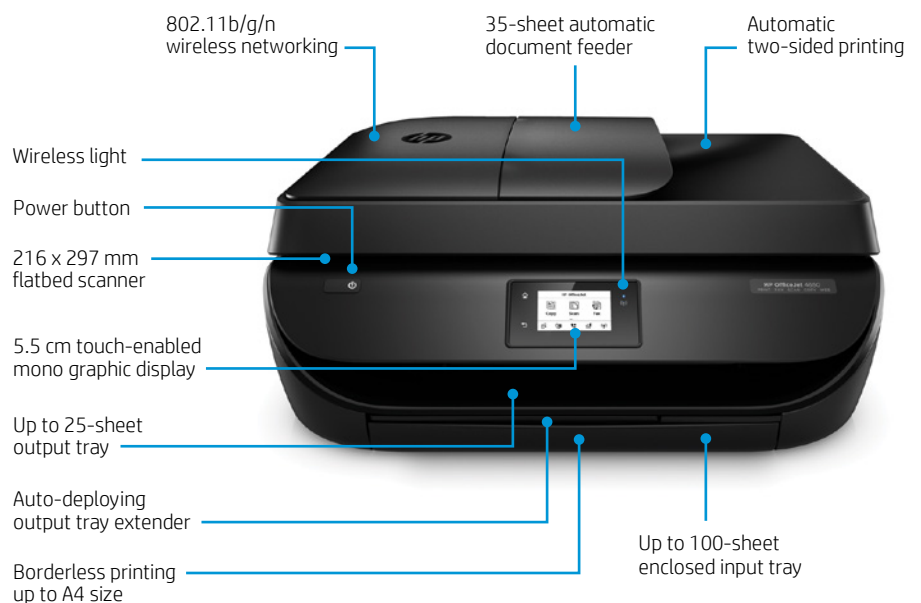

- Take charge of your tasks. It's easy to control printing, faxing, scanning, and copying jobs from the 5.5 cm display. Simply touch and go.
- Quickly fax, scan, and copy multipage documents hands-free using the 35-page automatic document feeder.
- Save paper and conserve resources. Easily print on both sides of a page with automatic two-sided printing, and reduce paper consumption by up to 50%.
- Ensure your projects always look great, no matter what you print. Create borderless, lab-quality colour photos and laser-quality documents.
- Manage printing tasks and scan directly from your mobile device using the HP All-in-One Printer Remote mobile app for smartphones and tablets.⁵ Quickly send scans to email or cloud storage, and check ink status before you print.⁵

Perfect for your home—and home office

Take advantage of a space-saving all-in-one that fits right into your busy home and work life.

- Save space with a sleek all-in-one designed to fit where it's most convenient. Place it on a desk, on a shelf, or anywhere you need it.
- Use this all-in-one in your living room, a bedroom, or wherever you choose, without disrupting other activities. Simply select the optional quiet mode to help keep noise to a minimum.
- Access menu planners, news, recipes, and more with HP Printables—delivered to your all-in-one, on your schedule.⁶

Product walk around