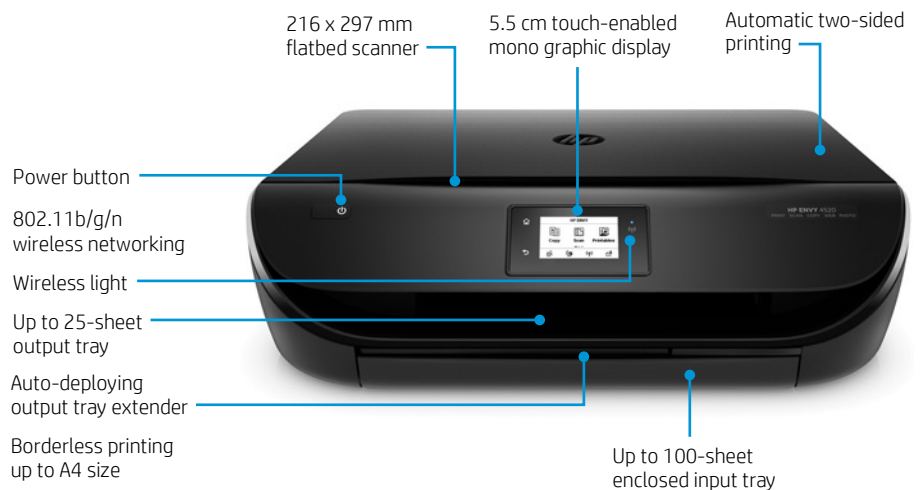

Everything you need to create

Tackle two-sided printing, borderless photos, and more. Plus, scan and copy right from the easy-to-use touchscreen.

- Make the most of your creative time. It's quick and easy to print, scan, or copy from the 5.5 cm display. Simply touch and go.
- Save paper and conserve resources. Easily print on both sides of a page with automatic two-sided printing, and reduce paper consumption by up to half.
- Ensure your projects always look great, no matter what you print. Create borderless, lab-quality photos, laser-quality documents, scrapbook pages and more, right in your own home.
- Rely on this all-in-one to take care of your print jobs, even when you're not there. The auto-deploying output tray keeps printed pages from landing on the floor.

Accomplish more, in less space

This space-saving device fits almost anywhere and works quietly in the background. Get inspired with easy access to an array of printed content.

- This sleek, compact all-in-one is designed to fit where it's convenient. Place it on a desk, on a shelf, or anywhere you need it.
- Use this all-in-one in your living room, a bedroom, or wherever you choose, without disrupting your family's activities. Simply select the optional quiet mode to help keep noise to a minimum.
- Access menu planners, news, recipes, and more with HP Printables—delivered to your all-in-one, on your schedule.⁶

Product walk around