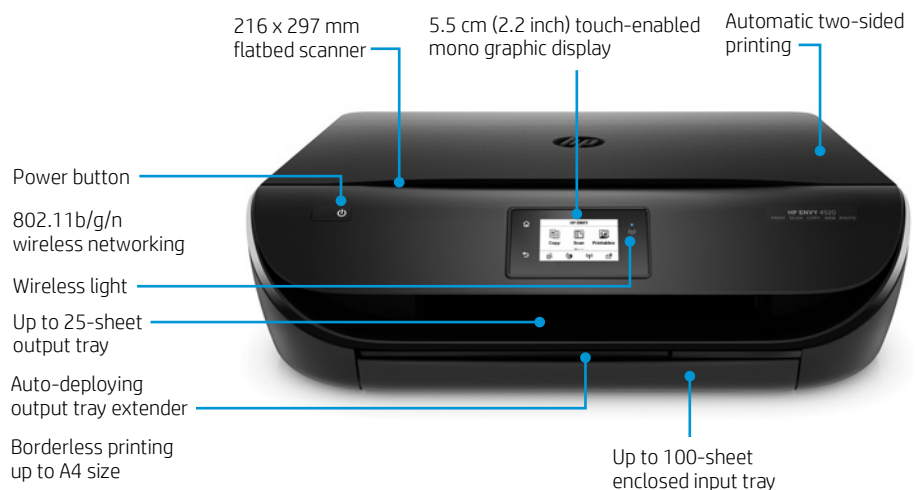

Accomplish more, in less space

This space-saving device fits almost anywhere and works quietly in the background. Get inspired with easy access to an array of printed content.

- This sleek, compact all-in-one is designed to fit where it's convenient. Place it on a desk, on a shelf, or anyplace you need it.
- Use this all-in-one in your living room, a bedroom, or wherever you choose, without disrupting your family's activities. Simply select the optional quiet mode to help keep noise to a minimum.
- Access menu planners, news, recipes, and more with HP Printables—delivered to your all-in-one, on your schedule.⁵

You can afford to be creative

Express yourself and add a creative touch to all your tasks. Produce lab-quality colour photos and laser-quality documents, affordably.

- Count on this HP ENVY all-in-one and Original HP ink cartridges to deliver consistent, high-quality prints. This all-in-one is designed and built to HP's high standards for reliable, long-term use.
- Rely on a better value and convenience for frequent printing. Produce up to twice as many pages or photos, and change cartridges less often with optional Original HP high-yield ink cartridges.⁶

Product walk around