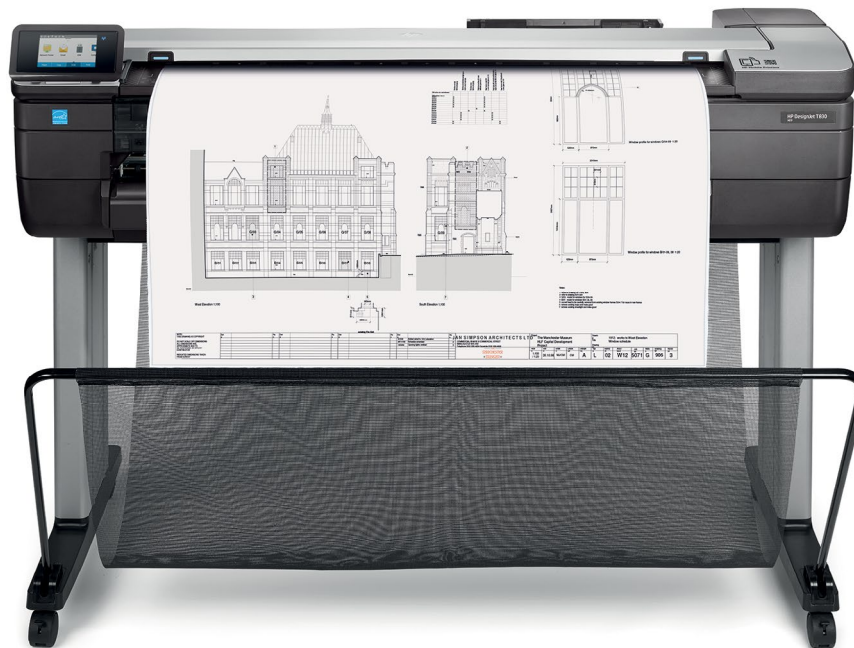

HP DesignJet T830 36-in Multifunction Printer

The smart choice for architecture and construction offices ready to evolve

Communicate more effectively—no learning curve needed—with print plus scan and copy capabilities