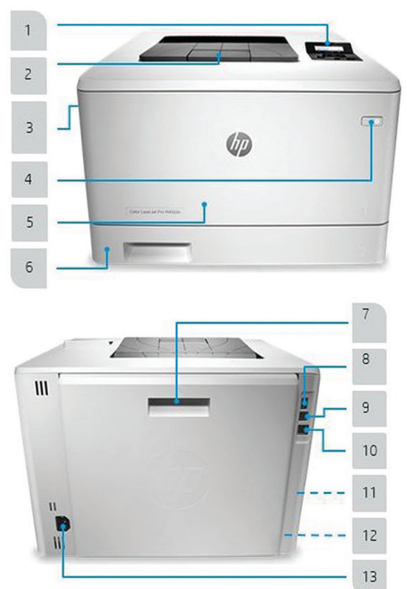

Обзор продукта

Схема цветного принтера HP LaserJet Pro M452dn

1. Панель управления с двухстрочным ЖК-дисплеем
2. Лоток приёма бумаги на 150 листов
3. Кнопка открытия передней дверцы (доступ к лазерным картриджам HP JetIntelligence)
4. Кнопка включения/выключения питания
5. Многоцелевой лоток 1 на 50 листов
6. Лоток 2 на 250 листов
7. Задняя дверца (для доступа к механизму печати)
8. Разъём USB для сохранения заданий и ввода PIN-кода
9. Высокоскоростной порт USB 2.0 для печати
10. Разъём Ethernet
11. Автоматическая двухсторонняя печать
12. Процессор 1,2 ГГц
13. Разъём питания

Кратко о серии

Модель	Цветной принтер HP LaserJet Pro M452nw	Цветной принтер HP LaserJet Pro M452dn
Код продукта	CF388A	CF389A
Скорость цветной печати, А4	До 27 стр./мин	До 27 стр./мин
Двусторонняя печать	Вручную	Авто
Панель управления	2-строчный ЖК-дисплей	2-строчный ЖК-дисплей
Стандартная/максимальная входная емкость	300/850 листов	300/850 листов
Сеть	Gigabit Ethernet, беспроводное подключение по стандарту 802.11b/g/n	Gigabit Ethernet
Мобильная печать	Прямая беспроводная печать по технологии Wireless Direct, HP ePrint, Apple AirPrint, сертификация Mopria, Google Cloud Print™ 2.0	HP ePrint, Apple AirPrint, сертификация Mopria, Google Cloud Print 2.0

Дополнительные принадлежности, расходные материалы и услуги технической поддержки

Расходные материалы	CF252XM HP 410X, Упаковка 3 шт., Оригинальные лазерные картриджи HP LaserJet увеличенной емкости, голубой/пурпурный/желтый Ресурс картриджа: 5000 страниц
	CF410A HP 410A, Оригинальный лазерный картридж HP LaserJet, Черный 2300 страниц
	CF410X HP 410X, Оригинальный лазерный картридж HP LaserJet увеличенной емкости, Черный 6500 страниц
	CF410XD HP 410X, Упаковка 2 шт., Оригинальные лазерные картриджи HP LaserJet увеличенной емкости, Черные На картридж:6500 страниц
	CF411A HP 410A, Оригинальный лазерный картридж HP LaserJet, Голубой 2300 страниц
Дополнительные принадлежности	CF411X HP 410X, Оригинальный лазерный картридж HP LaserJet увеличенной емкости, Голубой 5000 страниц
	CF404A Лоток подачи на 550 листов для HP LaserJet
Возможности подключения	HPUNIVPRNTDRV HP Universal Print Driver
	HPWEBJETADMIN HP Web Jetadmin
Услуги и поддержка	U8TN1E: обслуживание оборудования цветного принтера HP LaserJet M452 в течение 3 лет с ответом на следующий рабочий день U8TN5E: услуга HP по возврату оборудования цветного принтера LaserJet M452 в течение 3 лет U8TN6PE: постгарантийное обслуживание оборудования цветного принтера HP LaserJet M452 в течение 1 года с ответом на следующий рабочий день U8TN8PE: постгарантийная услуга HP по возврату оборудования цветного принтера LaserJet M452 в течение 1 года