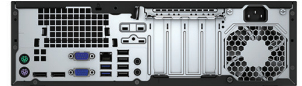

HP ProDesk 600 G2 Small Form Factor PC Specifications Table

HP recommends Windows 10 Pro.

Form Factor	Small Form Factor
Available Operating System	Windows 10 Pro 64 – HP recommends Windows 10 Pro.¹ Windows 10 Home 64¹ Windows 8.1 Pro 64¹ Windows 8.1 64¹ Windows 7 Professional 64 (available through downgrade rights from Windows 10 Pro)² Windows 7 Professional 32 (available through downgrade rights from Windows 10 Pro)² Windows 7 Professional 64¹ Windows 7 Professional 32¹ FreeDOS 2.0
Available Processors³	Intel® Core™ i7-6700 with Intel HD Graphics 530 (3.4 GHz, up to 4 GHz with Intel Turbo Boost, 8 MB cache, 4 cores); Intel® Core™ i5-6600 with Intel HD Graphics 530 (3.3 GHz, up to 3.9 GHz with Intel Turbo Boost, 6 MB cache, 4 cores); Intel® Core™ i5-6500 with Intel HD Graphics 530 (3.2 GHz, up to 3.6 GHz with Intel Turbo Boost, 6 MB cache, 4 cores); Intel® Core™ i3-6320 with Intel HD Graphics 530 (3.9 GHz, 4 MB cache, 2 cores); Intel® Core™ i3-6300 with Intel HD Graphics 530 (3.8 GHz, 4 MB cache, 2 cores); Intel® Core™ i3-6100 with Intel HD Graphics 530 (3.7 GHz, 3 MB cache, 2 cores); Intel® Pentium® G4500 with Intel HD Graphics 530 (3.5 GHz, 3 MB cache, 2 cores); Intel® Pentium® G4400 with Intel HD Graphics 510 (3.3 GHz, 3 MB cache, 2 cores)
Chipset	Intel® Q150
Maximum Memory	Up to 64 GB DDR4-2133 SDRAM Standard memory note: Transfer rates up to 2133 MT/s
Memory slots	4 DIMM
Internal Storage	120 GB up to 500 GB SATA SSD⁴ 120 GB up to 1 TB SATA SE SSD⁴ 500 GB up to 1 TB SATA SSHD⁴ 128 GB up to 512 GB SATA 3D SSD⁴ 500 GB up to 2 TB SATA (7200 rpm)⁴ 128 GB up to 256 GB SATA 3D SSD⁴
Optical Storage	Slim SATA BDXL Blu-ray writer; Slim SATA SuperMulti DVD writer; Slim SATA DVD-ROM^{5,6}
Available Graphics	Integrated: Intel® HD Graphics⁸ Discrete: NVIDIA® GeForce® GT 730 (2 GB) (Integrated graphics will depend on processor)
Audio	DTS Sound+™ audio management technology, HD audio with Realtek ALC221 codec (all ports are stereo), microphone and headphone front ports (3.5 mm), line-out and line-in rear ports (3.5 mm), multi-streaming capable and internal speaker.
Communications	LAN: Intel® I219LM Gigabit Network Connection LOM; Intel® I210-T1 PCIe GbE (optional) WLAN: Broadcom BCM943228Z 802.11n Wireless PCIe with optional Bluetooth® (optional); Intel® 7265 802.11ac Wireless PCIe with optional Bluetooth® (optional); Intel® 7265 802.11n Wireless PCIe (optional)⁷
Expansion Slots	3 low profile PCIe 3.0 x1; 1 low profile PCIe 3.0 x16
Ports and Connectors	Front: 2 USB 3.0; 2 USB 2.0 (1 fast charging); 1 audio line in; 1 audio line out Back: 4 USB 3.0; 2 USB 2.0; 1 serial; 1 serial (optional); 1 parallel (optional); 2 PS/2 (keyboard and mouse); 1 VGA; 2 DisplayPort; 1 audio line in; 1 audio line out; 1 RJ-45
Internal Drive Bays	Two 8,9 cm (3.5"); One 6,35 cm (2.5")
External Drive Bays	One slim ODD; One SD 4 reader (optional)
Input Device	HP PS/2 Business Slim Keyboard; HP USB Business Slim Keyboard; HP USB Conferencing Keyboard; HP USB and PS/2 Washable Keyboard; HP USB Smart Card (CCID) Keyboard; HP Wireless Business Slim Keyboard and Mouse⁹ HP PS/2 Mouse; HP USB Mouse; HP USB 1000 dpi Laser Mouse; HP USB and PS/2 Washable Mouse; HP USB Antimicrobial Mouse⁹
Available Software	HP business PCs are shipped with a variety of software titles including: HP Drive Encryption (FIPS 140-2), HP Client Security, HP Security Manager, Microsoft Security Essentials, CyberLink Power2Go DVD BD, Native Miracast Support, HP ePrint Driver, HP Recovery Manager, Foxit PhantomPDF Express. Please refer to this product's quick spec document for a full list of preinstalled software.^{10,11,12}
Security Management	HP BIOSphere; Trusted Platform Module (TPM) 1.2/2.0 (Common Criteria EAL4+ certified); SATA port disablement (via BIOS); DriveLock and Automatic DriveLock; RAID (available as a configurable option); Serial, parallel, USB enable/disable (via BIOS); Optional USB port disable at factory (user configurable via BIOS); Removable media write/boot control; Power-on password (via BIOS); Setup password (via BIOS); HP Solenoid Hood Lock/Sensor; Support for chassis padlocks and cable lock devices^{13,14}
Management Features	Intel® Standard Manageability
Power	280 W, up to 92% efficient, active PFC
Dimensions	13.3 x 14.9 x 3.95 in 338 x 379 x 100 mm (Desktop orientation)
Weight	Starting at 16.7 lb Starting at 7.6 kg (Weight varies by configuration)
Environmental	Low halogen
Energy Efficiency Compliance	ENERGY STAR® certified and EPEAT® registered configurations available¹⁵
Warranty	3-year limited warranty including 3 years of parts, labour, and next-business-day onsite service. Terms and conditions vary by country. Certain restrictions and exclusions apply.