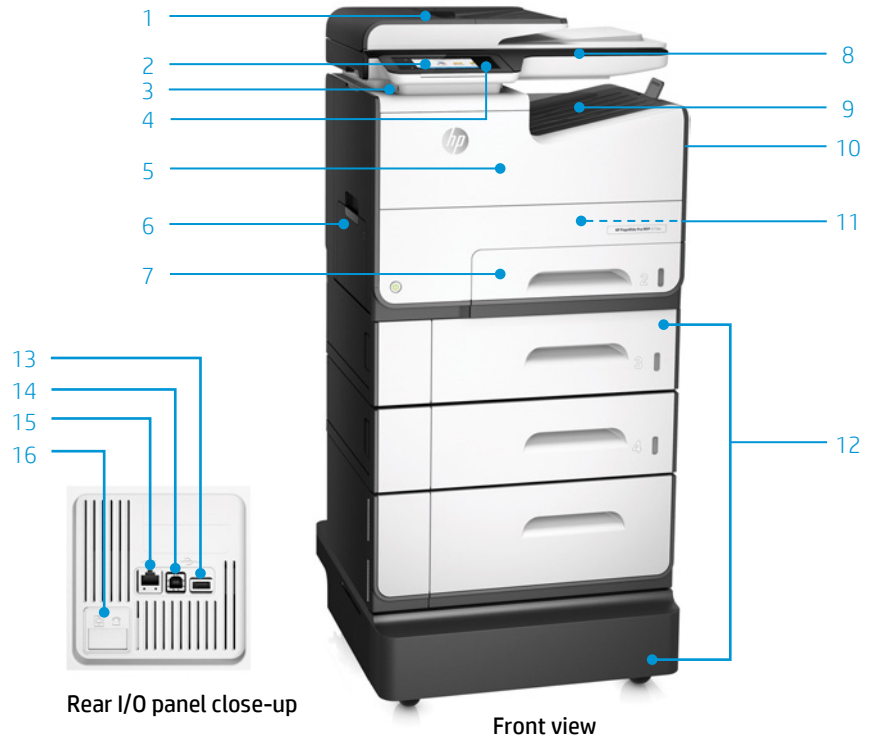

Product walk around: 552dw Printer

HP PageWide Pro 552dw Printer

- 1 Intuitive 4.3-inch (10.9 cm) color touchscreen with gesturing
- 2 Easy-access USB port for convenient USB document printing
- 3 NFC touch-to-print⁶
- 4 50-sheet multipurpose tray 1 with long paper extension
- 5 300-sheet output bin
- 6 Built-in wireless networking⁷
- 7 Front door access to easy-to-replace print cartridges
- 8 Built-in automatic two-sided printing
- 9 500-sheet main input tray 2
- 10 Ethernet network port, 10/100Base-TX
- 11 Hi-Speed USB 2.0 printing port
- 12 Hi-Speed USB 2.0 port (for connecting third-party devices)

Product walk around: MFP 577z

HP PageWide Pro MFP 577z

- 1 50-sheet single-pass, two-sided automatic document feeder (ADF)
- 2 Intuitive 4.3-inch (10.9 cm) color touchscreen with gesturing
- 3 Easy-access USB port for convenient USB document printing
- 4 NFC touch-to-print⁶
- 5 Front door access to easy-to-replace print cartridges
- 6 50-sheet multipurpose tray 1 with long paper extension
- 7 500-sheet main input tray 2
- 8 Flatbed scanner up to legal-size paper
- 9 300-sheet output bin
- 10 Built-in wireless networking⁷
- 11 Built-in automatic two-sided printing
- 12 500-sheet trays 3, 4 and mobile cart
- 13 Hi-Speed USB 2.0 port (for connecting third-party devices)
- 14 Hi-Speed USB 2.0 printing port
- 15 Ethernet network port, 10/100Base-TX
- 16 Fax connection ports