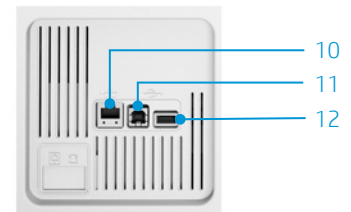

Rear I/O panel close-up