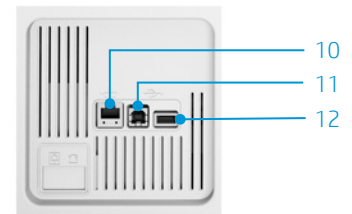

Rear I/O panel close-up