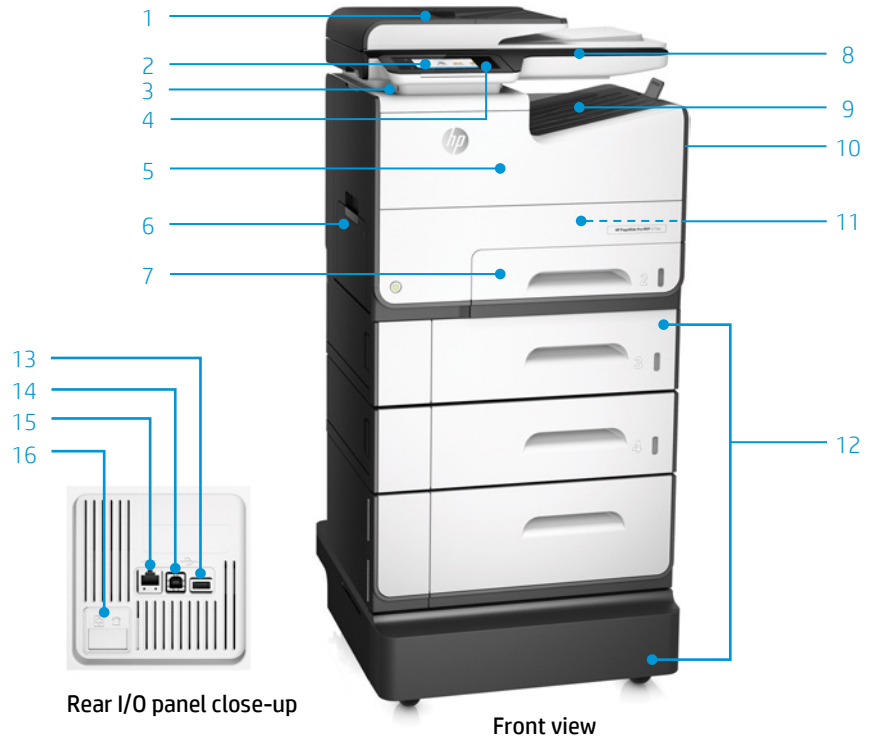

Product walk around: 552dw Printer

HP PageWide Pro 552dw Printer

- 1 Intuitive 4.3-inch (10.9 cm) color touchscreen with gesturing
- 2 Easy-access USB port for convenient USB document printing
- 3 NFC touch-to-print⁶
- 4 50-sheet multipurpose tray 1 with long paper extension
- 5 300-sheet output bin
- 6 Built-in wireless networking⁷
- 7 Front door access to easy-to-replace print cartridges
- 8 Built-in automatic two-sided printing
- 9 500-sheet main input tray 2
- 10 Ethernet network port, 10/100Base-TX
- 11 Hi-Speed USB 2.0 printing port
- 12 Hi-Speed USB 2.0 port (for connecting third-party devices)

Product walk around: MFP 577z

HP PageWide Pro MFP 577z

- 1 50-sheet single-pass, two-sided automatic document feeder (ADF)
- 2 Intuitive 4.3-inch (10.9 cm) color touchscreen with gesturing
- 3 Easy-access USB port for convenient USB document printing
- 4 NFC touch-to-print⁶
- 5 Front door access to easy-to-replace print cartridges
- 6 50-sheet multipurpose tray 1 with long paper extension
- 7 500-sheet main input tray 2
- 8 Flatbed scanner up to legal-size paper
- 9 300-sheet output bin
- 10 Built-in wireless networking⁷
- 11 Built-in automatic two-sided printing
- 12 500-sheet trays 3, 4 and mobile cart
- 13 Hi-Speed USB 2.0 port (for connecting third-party devices)
- 14 Hi-Speed USB 2.0 printing port
- 15 Ethernet network port, 10/100Base-TX
- 16 Fax connection ports