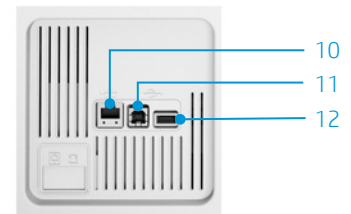

Rear I/O panel close-up