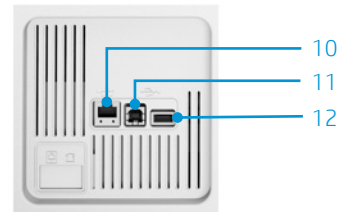

Rear I/O panel close-up