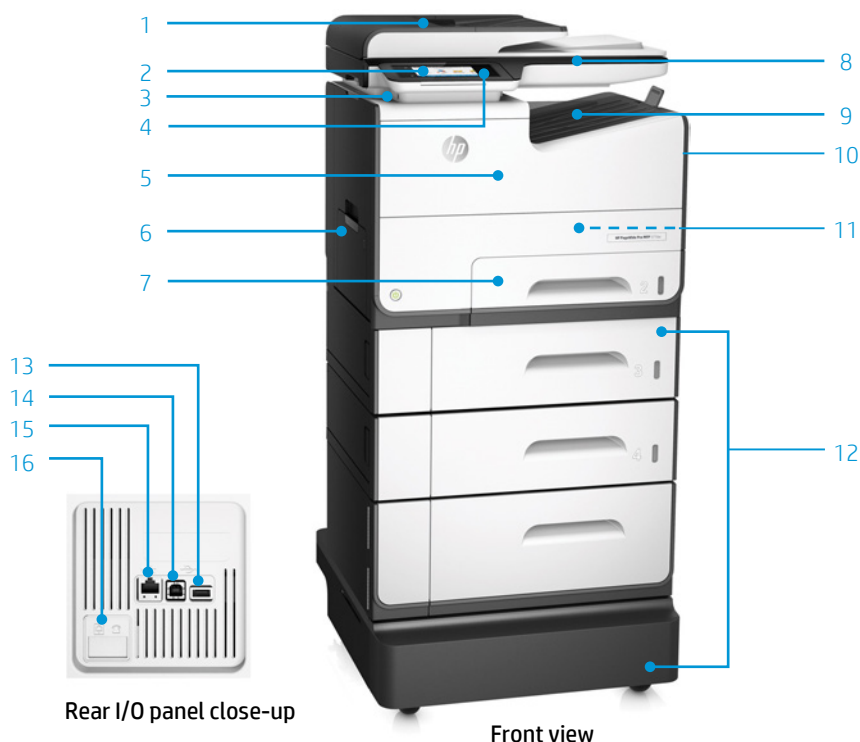

Product walk around: 552dw Printer

HP PageWide Pro 552dw Printer

- 1 Intuitive 10.9 cm (4.3-inch) colour touchscreen with gesturing
- 2 Easy-access USB port for convenient USB document printing
- 3 NFC touch-to-print⁶
- 4 50-sheet multipurpose tray 1 with long paper extension
- 5 300-sheet output bin
- 6 Built-in wireless networking⁷
- 7 Front door access to easy-to-replace print cartridges
- 8 Built-in automatic two-sided printing
- 9 500-sheet main input tray 2
- 10 Ethernet network port, 10/100Base-TX
- 11 Hi-Speed USB 2.0 printing port
- 12 Hi-Speed USB 2.0 port (for connecting third-party devices)

Product walk around: MFP 577z

HP PageWide Pro MFP 577z

- 1 50-sheet single-pass, two-sided automatic document feeder (ADF)
- 2 Intuitive 10.9 cm (4.3-inch) colour touchscreen with gesturing
- 3 Easy-access USB port
- 4 NFC touch-to-print⁶
- 5 Front door access to easy-to-replace print cartridges
- 6 50-sheet multipurpose tray 1 with long paper extension
- 7 500-sheet main input tray 2
- 8 Flatbed scanner up to 216 x 356 mm (8.5 x 14-inch) paper
- 9 300-sheet output bin
- 10 Built-in wireless networking⁷
- 11 Built-in automatic two-sided printing
- 12 500-sheet trays 3, 4 and mobile cart accessory
- 13 Hi-Speed USB 2.0 port (for connecting third-party devices)
- 14 Hi-Speed USB 2.0 printing port
- 15 Ethernet network port, 10/100Base-TX
- 16 Fax connection ports