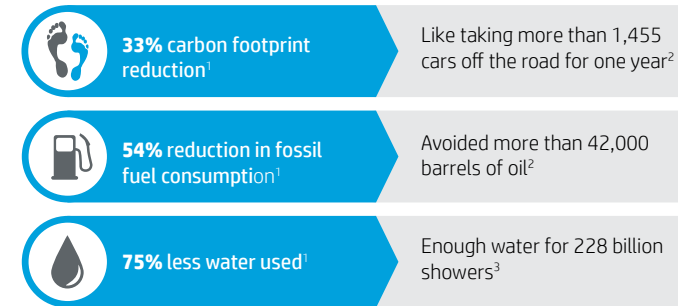

¹ Based on a 2010 life-cycle assessment (LCA) performed by Four Elements Consulting and commissioned by HP. The study compared the environmental impact of using polyethylene terephthalate plastic (PET) with the environmental impact of using recycled polyethylene terephthalate plastic to manufacture new Original HP cartridges. For details, see hp.com/go/RecycledPlasticsLCA

² Calculated with the EPA Greenhouse Gas Equivalencies Calculator. For details, see epa.gov/cleanenergy/energy-resources/calculator.html

³ Based on average American consumption assuming 302 litres of water a day per person.

Return large quantities of HP cartridges

This bulk collection service option is targeted at small and medium business and enterprise and public sector customers who want to return 100 to 2000 HP ink cartridges and/or 15 to 300 HP LaserJet toner cartridges for recycling.

	To order empty collection boxes¹	To return full collection boxes¹
Step 1	Go to hp.com/recycle and under Recycle, select United Kingdom.	
Step 2	Click on HP ink and LaserJet toner cartridges and then under Small & Medium Business, click on Recycle Now.²	
Step 3	In the Bulk Returns section, click on Order Box Delivery.	In the Bulk Returns section, click on Order Box Collection.
Step 4	Select the box type you want, enter the required quantity and click on Next	Enter the quantity of boxes to be collected and click on Next.
Step 5	Enter address information and click on Next.	
Step 6	Review summary and click on Finish to submit your order. A thank you page will be displayed.	

¹ Service options availability varies by country. For more information please visit hp.com/recycle

² Available for 'Small and Medium Businesses Users' and 'Enterprise and Public Sector Users'

Box types available: Four boxes, small and large for HP ink and HP toner cartridges¹

		Length (cm)	Width (cm)	Height (cm)	No of cartridges approx.
HP LaserJet toner cartridges	Large box	60	50	82	25-30
HP LaserJet toner cartridges	Small box	60	40	60	15-20
HP ink cartridges	Large box	40	30	60	150-200
HP ink cartridges	Small box	40	30	30	100-120

¹ Availability of collection boxes varies by country. For more information please visit hp.com/recycle

Deliveries and collections will be fulfilled within five working days from order request date.