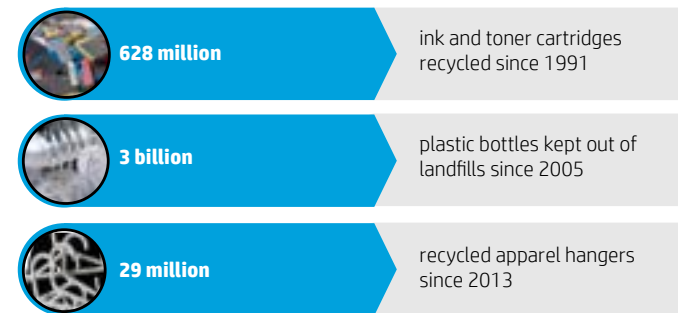

# HP is leading the shift to more environmentally sustainable printing

At HP we realise that the development of innovative solutions designed with the environment in mind is not an option – it’s an imperative. That’s why HP is committed to programmes that help reduce our ecological footprint and help our customers and partners reduce theirs. By developing high quality products, services and solutions designed with the environment in mind, HP is helping to lead global businesses toward a sustainable future.

## HP “closed loop” recycling process

HP’s “closed loop” recycling process for ink cartridges was the first of its kind in the industry. Today both HP ink and LaserJet toner cartridges are recycled through this breakthrough process.

HP has produced more than 2.6 billion Original HP ink cartridges containing content from its “closed loop” recycling process. Even in one year we can make a meaningful difference.