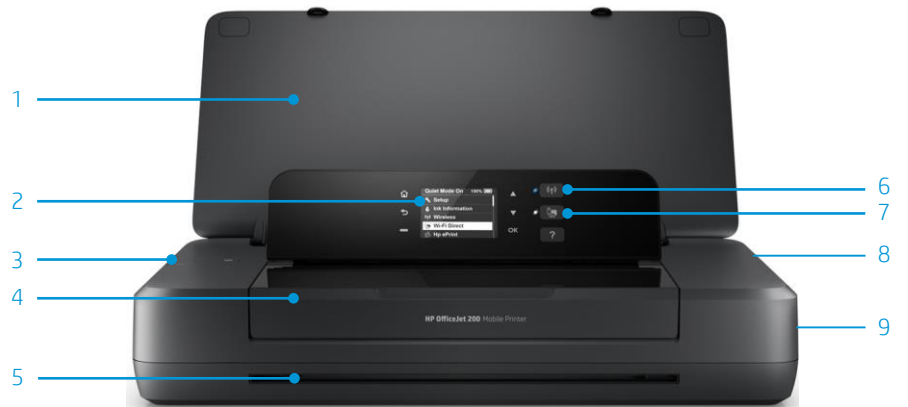

Product walk around

- 1 50-sheet input tray
- 2 5.08 cm mono graphic display control panel
- 3 Power and battery lights
- 4 Cartridge access door
- 5 Paper output slot
- 6 Wireless button
- 7 Wi-Fi Direct® button
- 8 Built-in Wi-Fi Direct connectivity¹ and wireless network²
- 9 USB host port
- 10 Battery cover
- 11 Slot for optional cable-type security lock
- 12 AC power adapter port
- 13 USB 2.0 printing port
- 14 Battery status button