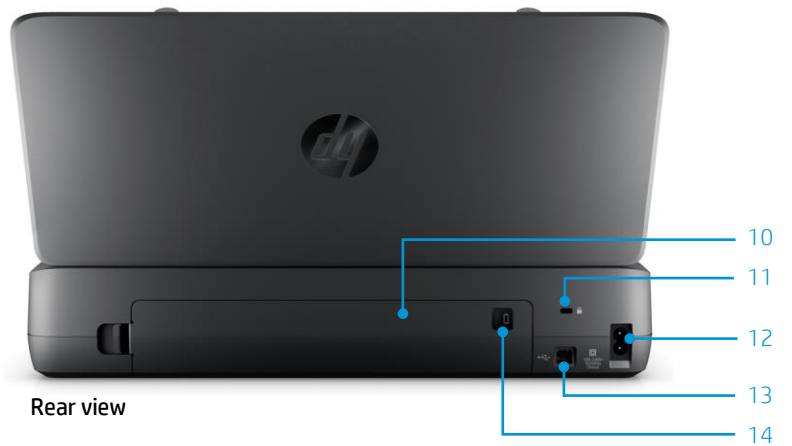

Product walk around

1. 1 50-sheet input tray
2. 2 5.08 cm mono graphic display control panel
3. 3 Power and battery lights
4. 4 Cartridge access door
5. 5 Paper output slot
6. 6 Wireless button
7. 7 Wi-Fi Direct® button
8. 8 Built-in Wi-Fi Direct connectivity¹ and wireless network²
9. 9 USB host port
10. 10 Battery cover
11. 11 Slot for optional cable-type security lock
12. 12 AC power adapter port
13. 13 USB 2.0 printing port
14. 14 Battery status button

Rear view