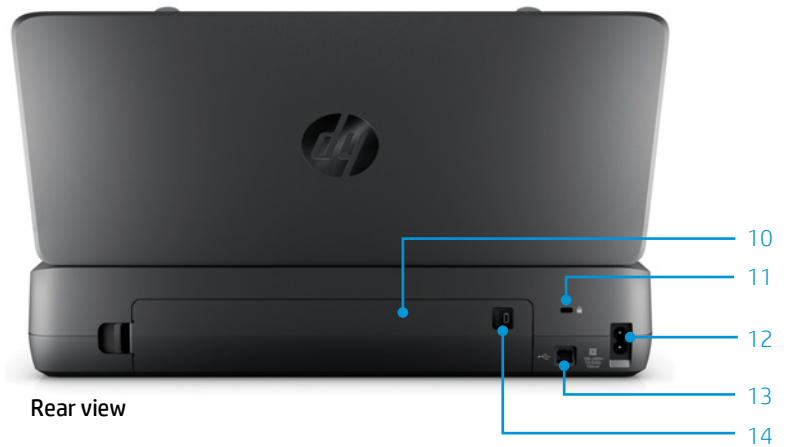

Product walk around

1. 1 50-sheet input tray
2. 2 2-inch (5.08 cm) mono graphic display control panel
3. 3 Power and battery lights
4. 4 Cartridge access door
5. 5 Paper output slot
6. 6 Wireless button
7. 7 Wi-Fi Direct® button
8. 8 Built-in Wi-Fi Direct connectivity¹ and wireless network²
9. 9 USB host port
10. 10 Battery cover
11. 11 Slot for optional cable-type security lock
12. 12 AC power adapter port
13. 13 USB 2.0 printing port
14. 14 Battery status button

Rear view