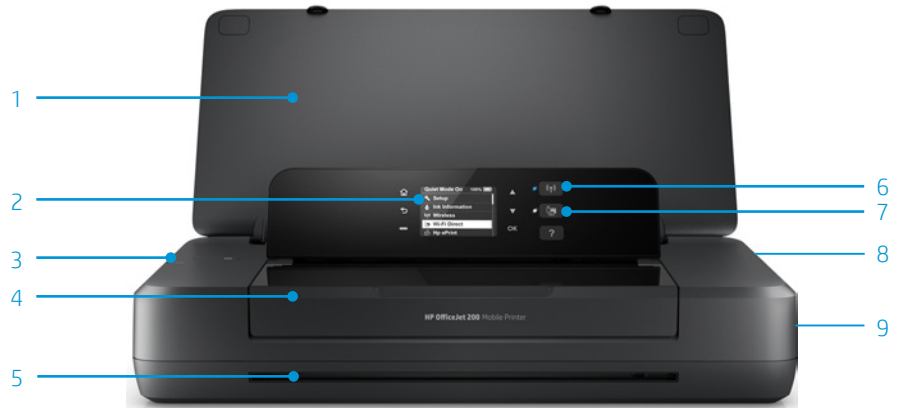

Product walk around

- 1 50-sheet input tray
- 2 2-inch (5.08 cm) mono graphic display control panel
- 3 Power and battery lights
- 4 Cartridge access door
- 5 Paper output slot
- 6 Wireless button
- 7 Wi-Fi Direct® button
- 8 Built-in Wi-Fi Direct connectivity¹ and wireless network²
- 9 USB host port
- 10 Battery cover
- 11 Slot for optional cable-type security lock
- 12 AC power adapter port
- 13 USB 2.0 printing port
- 14 Battery status button