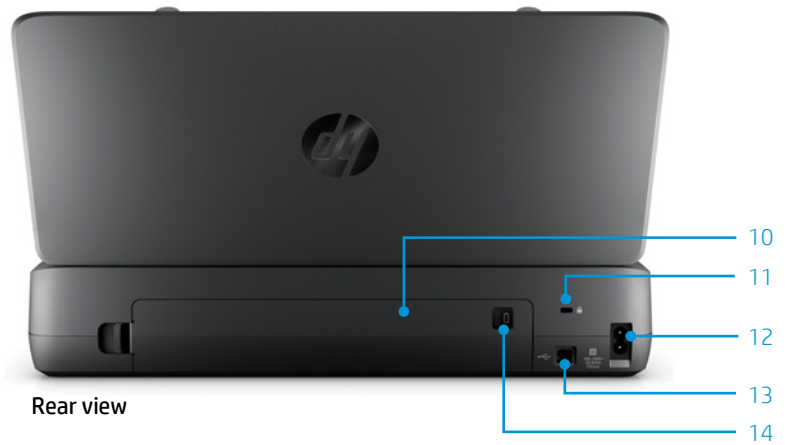

Product walk around

1. 1 50-sheet input tray
2. 2 2-inch (5.08 cm) mono graphic display control panel
3. 3 Power and battery lights
4. 4 Cartridge access door
5. 5 Paper output slot
6. 6 Wireless button
7. 7 Wi-Fi Direct® button
8. 8 Built-in Wi-Fi Direct connectivity¹ and wireless network²
9. 9 USB host port
10. 10 Battery cover
11. 11 Slot for optional cable-type security lock
12. 12 AC power adapter port
13. 13 USB 2.0 printing port
14. 14 Battery status button

Rear view