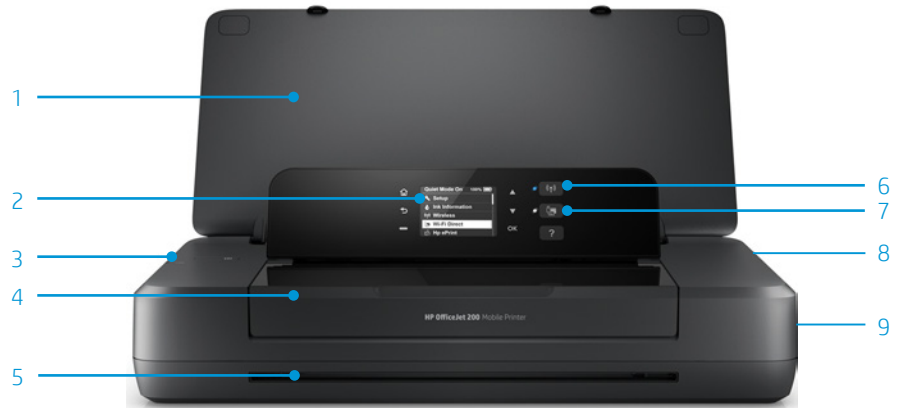

# Product walk around

- 1 50-sheet input tray
- 2 2-inch (5.08 cm) mono graphic display control panel
- 3 Power and battery lights
- 4 Cartridge access door
- 5 Paper output slot
- 6 Wireless button
- 7 Wi-Fi Direct® button
- 8 Built-in Wi-Fi Direct connectivity<sup>1</sup> and wireless network<sup>2</sup>
- 9 USB host port
- 10 Battery cover
- 11 Slot for optional cable-type security lock
- 12 AC power adapter port
- 13 USB 2.0 printing port
- 14 Battery status button