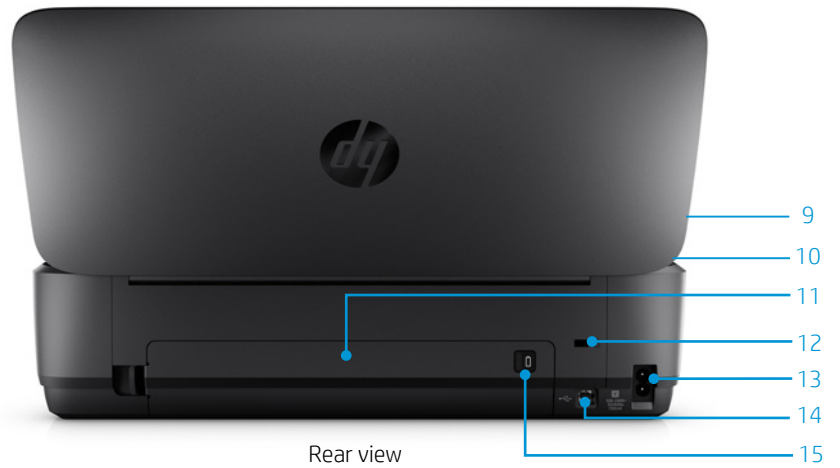

Product walk-around

- 1 50-sheet input tray
- 2 Power and battery lights
- 3 Cartridge access door
- 4 10-sheet ADF
- 5 Paper output slot
- 6 Wireless light
- 7 6.73 cm colour touchscreen with customisable shortcuts
- 8 USB host port
- 9 Wi-Fi Direct printing²
- 10 Built-in wireless networking⁵
- 11 Battery cover
- 12 Slot for optional cable-type security lock
- 13 AC power adapter port
- 14 USB 2.0 printing port
- 15 Battery status button