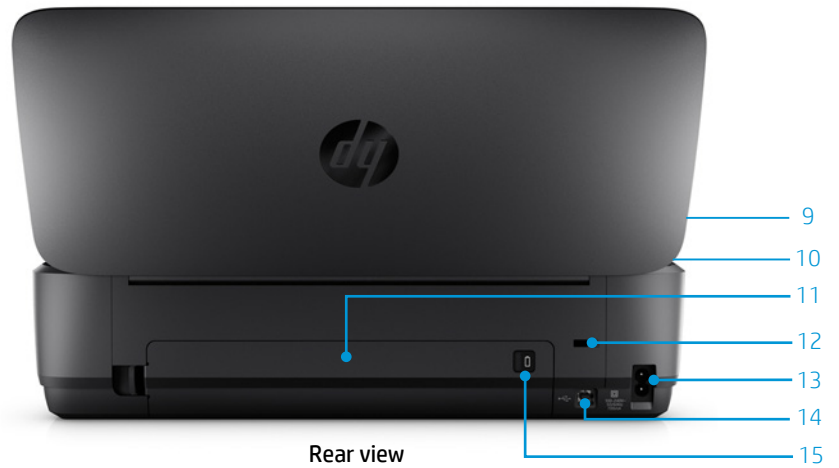

Product walk-around

- 1 50-sheet input tray
- 2 Power and battery lights
- 3 Cartridge access door
- 4 10-sheet ADF
- 5 Paper output slot
- 6 Wireless light
- 7 6.73 cm (2.65-inch) colour touchscreen with customisable shortcuts
- 8 USB host port
- 9 Wi-Fi Direct printing²
- 10 Built-in wireless networking⁵
- 11 Battery cover
- 12 Slot for optional cable-type security lock
- 13 AC power adapter port
- 14 USB 2.0 printing port
- 15 Battery status button