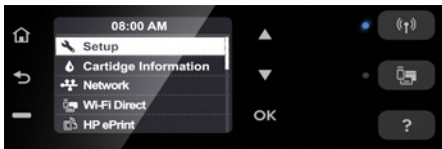

Complete high-volume jobs quickly and efficiently with fast two-sided printing.⁸ Easily print Microsoft Word and PowerPoint documents directly from your USB drive,⁵ and boost productivity with an intuitive display.