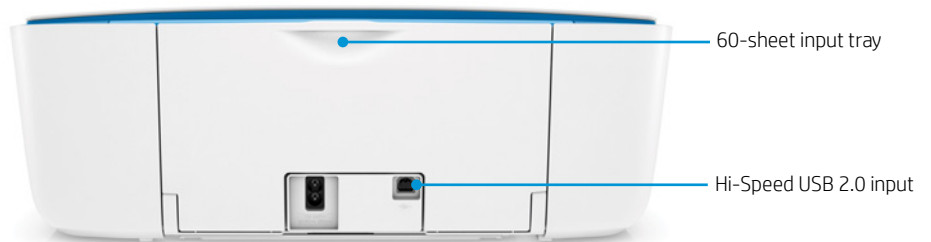

Quickly print right from your mobile device

Easily get started right out of the box,² and print directly from your mobile device.⁷

- HP provides the easiest way to print documents, low-cost photos, and more from your Apple, Android™, and Windows® devices.^{3,4}
- Easily print from your smartphone or tablet without a network, anywhere in your home.¹² Wi-Fi Direct® printing lets you connect your mobile device directly to your printer.¹²
- Get connected quickly and start printing fast with easy setup from your smartphone or tablet.² Use your mobile device to set up your new printer and connect to your local wireless network.^{2,13}
- Manage printing tasks and scan directly from your mobile device, using the HP All-in-One Printer Remote mobile app for smartphones and tablets.⁸ Just snap a picture and send it straight to the printer. Quickly send scans to email or cloud storage and check your ink status before you print.⁸

Product walk around

Rear view