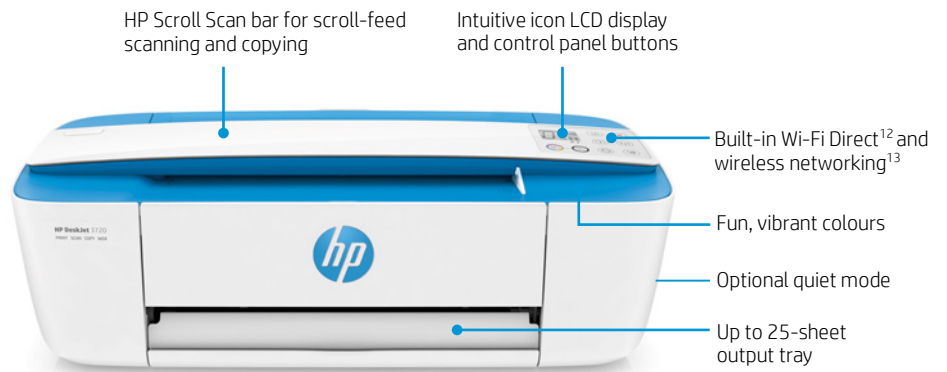

Quickly print right from your mobile device

Easily get started right out of the box,² and print directly from your mobile device.⁷

- HP provides the easiest way to print documents, low-cost photos, and more from your Apple, Android™, and Windows® devices.^{3,4}
- Easily print from your smartphone or tablet without a network, anywhere in your home.¹² Wi-Fi Direct® printing lets you connect your mobile device directly to your printer.¹²
- Get connected quickly and start printing fast with easy setup from your smartphone or tablet.² Use your mobile device to set up your new printer and connect to your local wireless network.^{2,13}
- Manage printing tasks and scan directly from your mobile device, using the HP All-in-One Printer Remote mobile app for smartphones and tablets.⁸ Just snap a picture and send it straight to the printer. Quickly send scans to email or cloud storage and check your ink status before you print.⁸

Product walk around

Front view