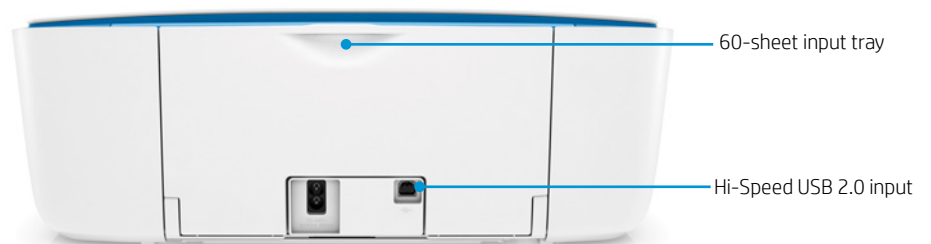

Quickly print right from your mobile device

Easily get started right out of the box,² and print directly from your mobile device.⁶

- HP provides the easiest way to print documents, low-cost photos, and more from your Apple, Android™, and Windows® devices.^{3,4}
- Easily print from your smartphone or tablet without a network, anywhere in your home.¹⁰ Wi-Fi Direct® printing lets you connect your mobile device directly to your printer.¹⁰
- Get connected quickly and start printing fast with easy setup from your smartphone or tablet.² Use your mobile device to set up your new printer and connect to your local wireless network.^{2,11}
- Manage printing tasks and scan directly from your mobile device, using the HP All-in-One Printer Remote mobile app for smartphones and tablets.⁷ Just snap a picture and send it straight to the printer. Quickly send scans to email or cloud storage and check your ink status before you print.⁷

Product walk around

Rear view