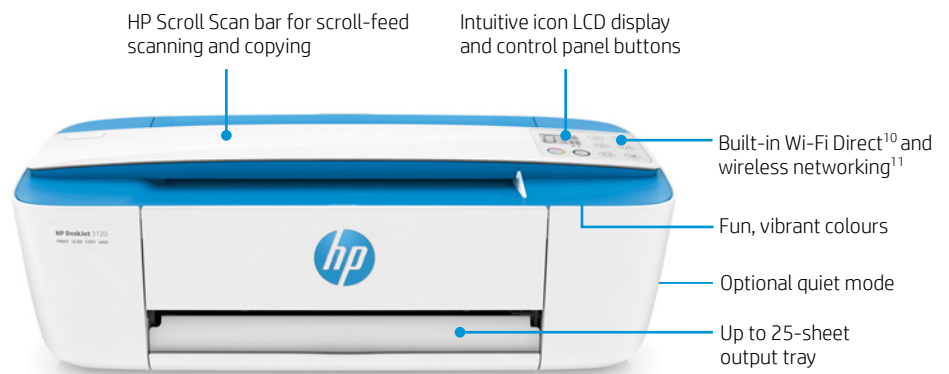

Quickly print right from your mobile device

Easily get started right out of the box,² and print directly from your mobile device.⁶

- HP provides the easiest way to print documents, low-cost photos, and more from your Apple, Android™, and Windows® devices.^{3,4}
- Easily print from your smartphone or tablet without a network, anywhere in your home.¹⁰ Wi-Fi Direct® printing lets you connect your mobile device directly to your printer.¹⁰
- Get connected quickly and start printing fast with easy setup from your smartphone or tablet.² Use your mobile device to set up your new printer and connect to your local wireless network.^{2,11}
- Manage printing tasks and scan directly from your mobile device, using the HP All-in-One Printer Remote mobile app for smartphones and tablets.⁷ Just snap a picture and send it straight to the printer. Quickly send scans to email or cloud storage and check your ink status before you print.⁷

Product walk around

Front view