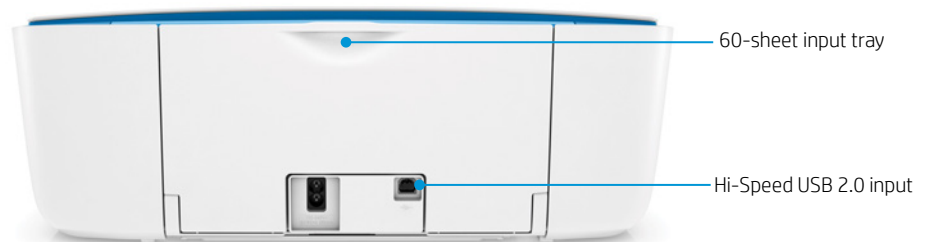

### Half the size, all the power

Print, scan, and copy with this compact, stylish all-in-one.

- Get the performance you need without giving up valuable space. The small footprint of this trim, sleek printer leaves more room to lay out all your materials, books, and pages, or simply keep your desk or area tidy.
- Tackle scan jobs in a snap. HP Scroll Scan delivers a versatile, easy scanning experience in a breakthrough, streamlined design. Easily scan a variety of media, from plain paper to photos and receipts.
- Pick any room, any spot. This all-in-one is designed to fit wherever you need it—on your desk, a counter, shelf, side table, or almost anywhere. Quiet mode lets you print without disturbing others.
- Energise your space. Express your unique style with head-turning hues, such as Electric Blue and Sea Grass Green. With a printer this attractive, you'll be proud to show it off.

## Product walk around

Front view

Rear view

<sup>1</sup> Based on a comparison of the dimensions of worldwide inkjet all-in-one printers <\$250 as of September 2015. For details, see [hp.com/go/smallestAiOclaims](http://hp.com/go/smallestAiOclaims).