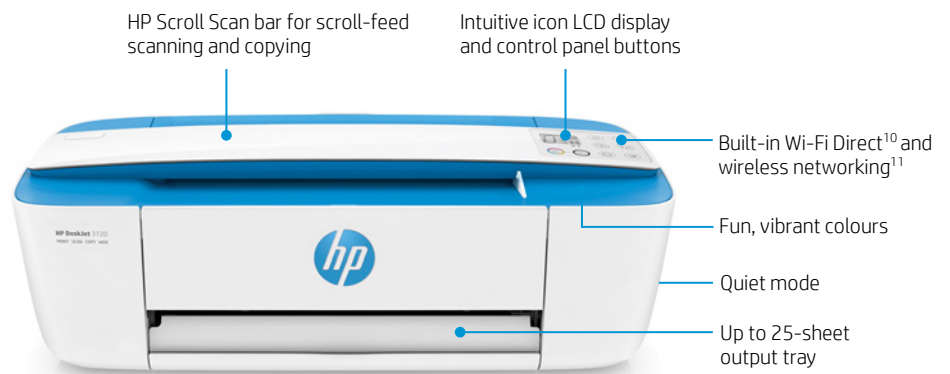

Quickly print right from your mobile device

Easily get started right out of the box,² and print directly from your mobile device.⁶

- HP provides the easiest way to print documents, low-cost photos, and more from your Apple, Android™, and Windows® devices.^{3,4}
- Easily print from your smartphone or tablet without a network, anywhere in your home.¹⁰ Wi-Fi Direct® printing lets you connect your mobile device directly to your printer.¹⁰
- Get connected quickly and start printing fast with easy setup from your smartphone or tablet.² Use your mobile device to set up your new printer and connect to your local wireless network.^{2,11}
- Manage printing tasks and scan directly from your mobile device, using the HP All-in-One Printer Remote mobile app for smartphones and tablets.⁷ Just snap a picture and send it straight to the printer. Quickly send scans to email or cloud storage and check your ink status before you print.⁷

Product walk around

Front view