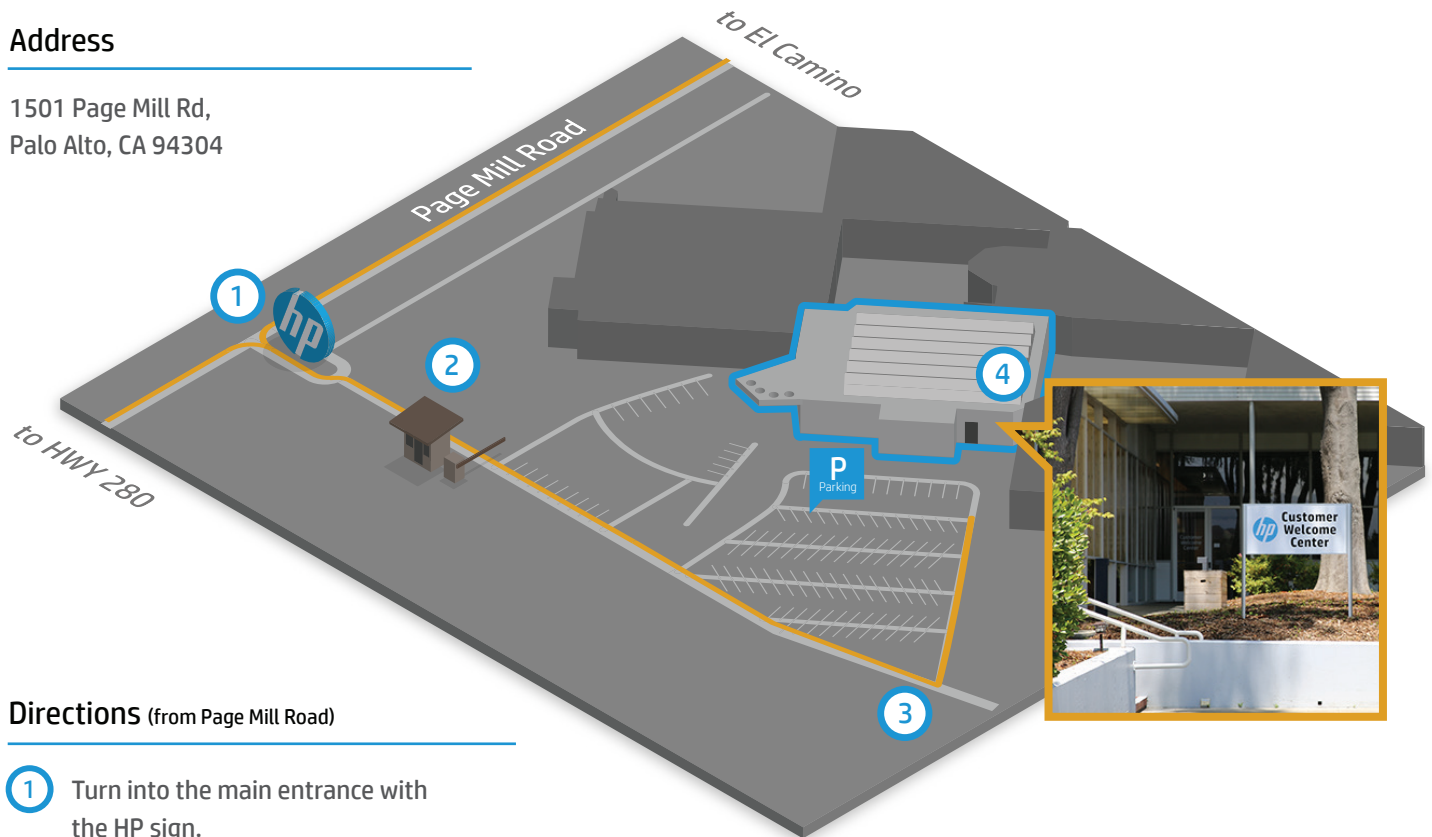

# Customer Welcome Center

## Address

---

1501 Page Mill Rd,  
Palo Alto, CA 94304

## Directions (from Page Mill Road)

---

- 1 Turn into the main entrance with the HP sign.
- 2 Drive past the security gate.
- 3 Keep driving and follow signs to the Customer Welcome Center building on the left.
- 4 Park in dedicated parking in front of the building. The Customer Welcome Center entrance is just to the right of the office garden.