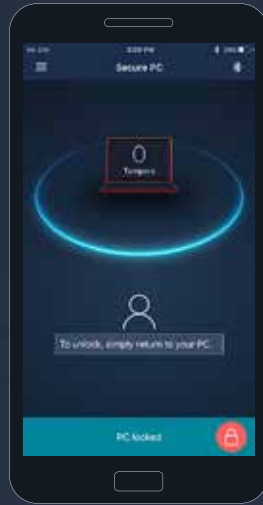

YOUR PC IS THE CENTER OF YOUR WORKING LIFE

It has to be secure; it has to be accessible; it has to be ready to perform.
The HP WorkWise app gives you the power to make sure it is.

Now you can use your smartphone to:

Improve security

Monitor performance

Provides proximity-based auto lock/unlock

Provides battery charge and cycle life status

Alerts if your PC is moved or unplugged with tamper protection

Monitors PC temperature and lets you put the PC to sleep or hibernate