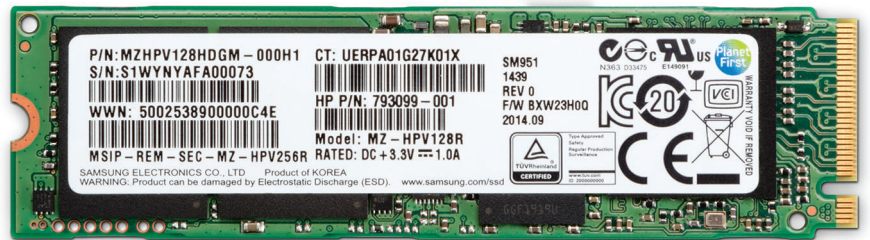

HP Turbo Drive Gen2 256GB M.2 Solid State Drive

Super charge your productivity that optimizes your HP Desktops with the HP Turbo Drive Gen2 PCIe SSD drive, which delivers four times the read performance of traditional Sata SSD drives.

HP display, HP Desk Dock, HP keyboard and mouse sold separately, availability may vary.

Faster than HP's fastest.

Improve the way you work and get ultra-fast I/O response to process large data sets with the second generation HP Z Turbo Drive.

Customize your solution.

Easily expand your storage solution by integrating a high-performance HP Z Turbo Drive G2 PCIe SSD with high-capacity SATA HDDs and SSDs.¹

Low latency technology

Realize expanded performance gains in applications that require random access with new NVMe technology.