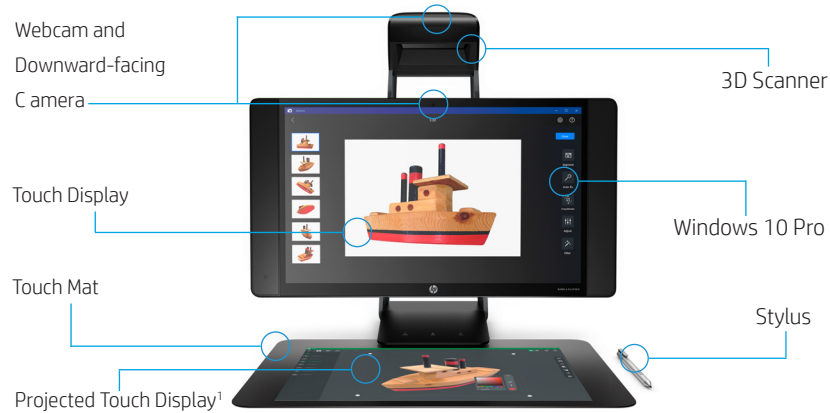

Create an interactive tutorial video of the Pythagorean Theorem with the Touch Mat and webcam.

Engineering

Build a 1/100th scale model of the Mars Rover in a STEM lab with 3D scanning, make final digital edits and print the model in 3D.

Life Sciences

Make frog anatomy easier to visualize with a downward-facing camera that projects the dissection in HD.

Coding

Learn HTML with dual work areas that lets students alter the code and see changes come alive at the same time.

World Languages

Practice writing Mandarin characters using the Touch Mat and active stylus while referencing them on the display.

sprout pro by 

Sprout Pro is a learning station that integrates multiple advanced technologies into an all-in-one solution making it ideal for any learning environment. Find the Sprout Pro that best fits your needs.

Sprout Pro by HP G2*

- 1 Ideal for advanced design, team research and engineering projects
- 2 HP Active Pen enables intuitive precision digital inking to give the natural feeling of writing with a pen on paper when using it on the Touch Mat
- 3 High-res Full HD projector projects on a paper-like horizontal Touch Mat, creating a second display that allows up to four hands to work at once
- 4 WorkTools² software provides easy access to Sprout Pro's unique features, and works seamlessly alongside Windows
- 5 Two all-new 3D capture options including:
 - Quick 3D Capture Capability³ enables fast 3D capture by holding and rotating the object in your hand
 - HP 3D Scan Software Pro v5⁴ uses enhanced structured light scanning technology for precise, high-quality 3D scans