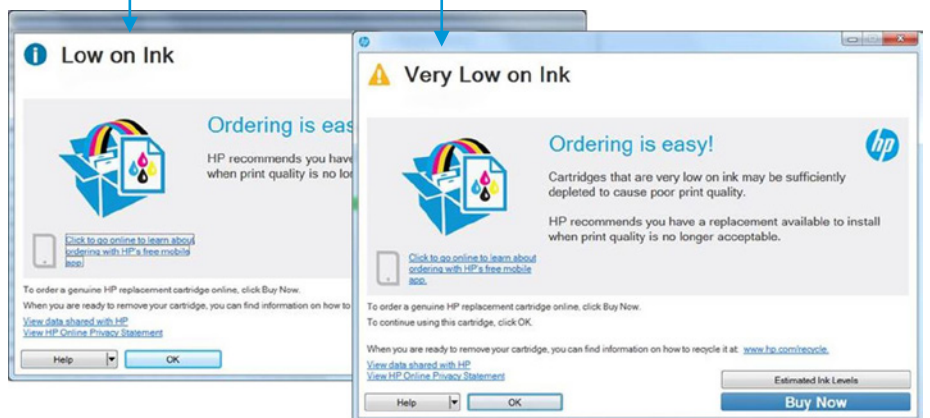

Built with the environment in mind

HP 303 ink cartridges are built with recycled materials and can easily be recycled at no additional charge through HP Planet Partners.²

80% of Original HP ink cartridges contain between
45-70%
recycled content²