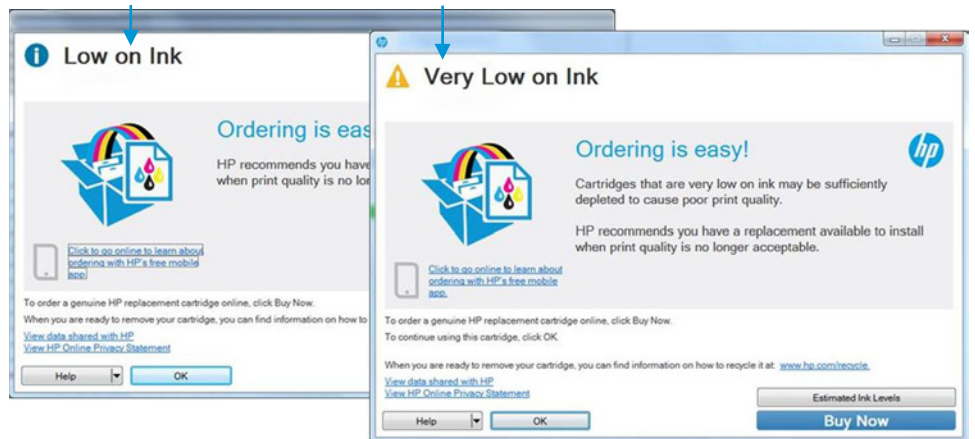

80% of Original HP ink cartridges contain between
45-70%
recycled content²

Try HP Instant Ink and save up to 50%⁶

HP's ink replacement service lets you save up to 50% on ink, and never run out.^{6,7} With our HP Instant Ink replacement service, you select your plan and we take care of the rest. Ink, shipping, and cartridge recycling are included, and monthly plans are based on pages printed, not cartridges used. Sign up today at hpinstantink.com.

Built with the environment in mind

HP 64 ink cartridges are built with recycled materials and can easily be recycled for free through HP Planet Partners.²