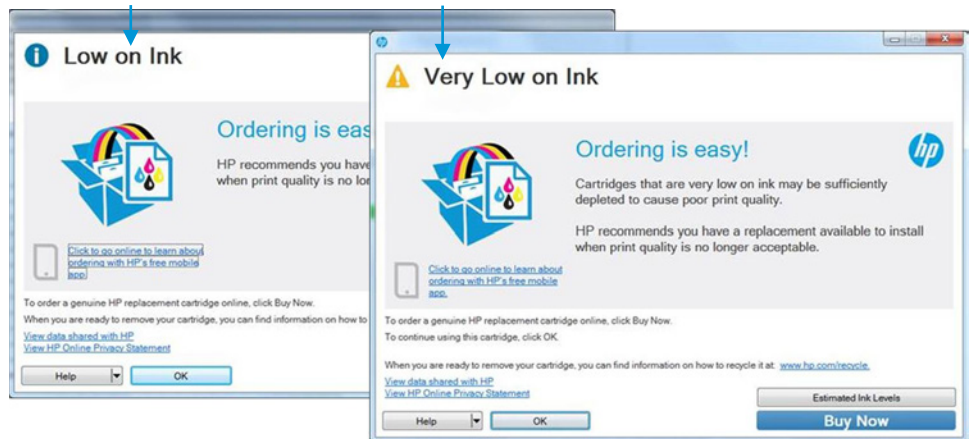

How does HP Active Ink Balancing work?

Let's say you have a big party coming up. First, you use HP Photo Creations to create your invitations. There's a great design that uses mostly blue, which matches your color scheme. You don't mind printing so much blue, because you know HP 64 cartridges feature HP Active Ink Balancing. The technology dynamically responds to ink levels and optimizes the color mix while producing high-quality output on plain paper. This helps you get the most mileage from every cartridge.

80% of Original HP ink cartridges contain between
45-70%
recycled content²

Built with the environment in mind

HP 64 ink cartridges are built with recycled materials and can easily be recycled for free through HP Planet Partners.²