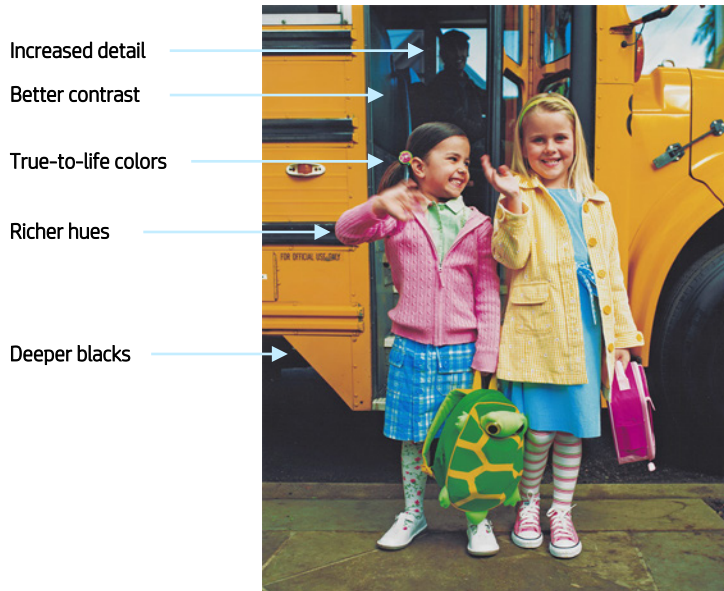

Consistently get high-quality results without the wait. Whether it's a birthday invitation, family photo, or a school report, Original HP ink gives you the confidence that every print will be phenomenal. Rely on HP quality right in your home.

Bring your prints to life

Why run to the shop for your prints? HP inks and papers deliver stunning prints, with vibrant colors and rich blacks. From your favorite vacation photos to pictures of your children, true-to-life colors can make them shine. Plus, you can count on quality text and graphics on plain paper.

Rich blacks and bright, vibrant colors

HP 64 ink cartridges and glossy photo paper are designed to work together. A rich black ink, combines with the tri-color cartridge to boost the dynamic range of colors and shades in your prints to make your photos pop off the page. To achieve sharp, grain-free photos, the HP 64 color cartridge precisely meters out ink drops as small as 3 picoliters (pl).

The new HP 64 black ink not only enables great contrasting colors in photos, but was also developed for the very best text quality on plain paper. It is so good that HP uses similar pigment black ink in our professional-grade PageWide and OfficeJet Pro printers.

1 drop
= 3 pl

1 pl = 1 trillionth of a liter
or 0.000000000001 liters

HP 64 black and tri-color ink cartridges
Vibrant colors, lifelike photos, with more detail, dynamic range, and contrast

Quick-dry, sharable photos

You can count on prints that are easy to share. Photos dry quickly, helping to avoid ink transfer, so you can handle them fast.³

Preserve your photos and documents

Rely on Original HP inks for fade- and water-resistant photos so you can enjoy images with vivid color that last for generations.⁴ Everlasting memories should do just that: last.⁴ Get sharp text and vibrant graphics for all your in-home office documents. Photos and documents are smudge and water-resistant, and black text documents are highlighter-smear resistant.³ HP black pigment and color dye inks deliver exceptional print quality, time after time.