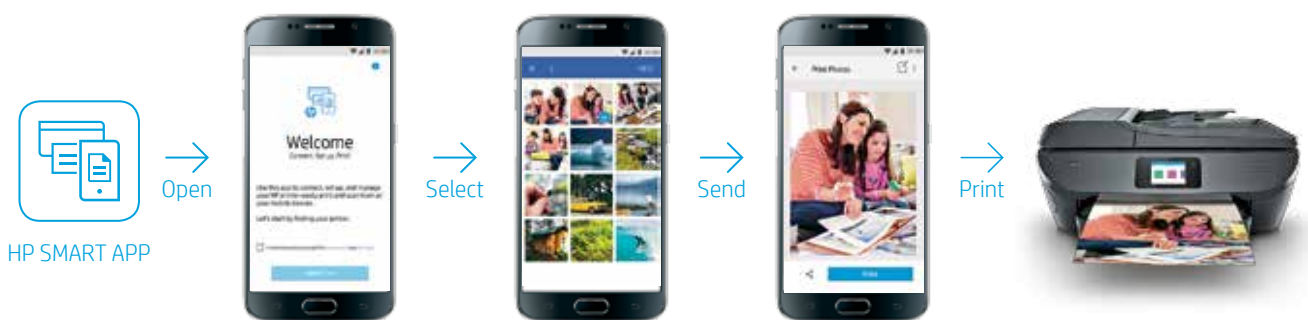

Photos and flyers that always look great

Create stunning borderless photos and flyers—right in your home. Be sure your prints always look good.

The power of your printer in the palm of your hand

HP Smart App

Print in just a few simple steps, wherever you are.^{1,3} Get the app that's designed to completely control your printer, with the HP Smart App. Easily print photos from social media, the cloud, and your camera-roll gallery. Scan and share to email or the cloud—from virtually anywhere. Order ink directly through the app.

Your device, your choice

The HP Smart App is compatible with both Apple and Android™ devices, so you can print from whichever phone you prefer. And wireless setup is simple, so you can start printing shortly after you un-box your HP ENVY Photo All-in-One.