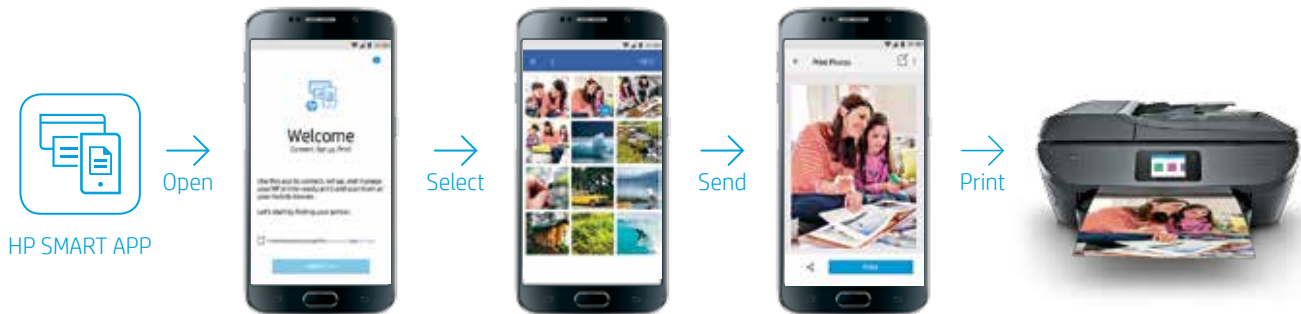

Photos and flyers that always look great

Create stunning borderless photos and flyers—right in your home. Be sure your prints always look good.

The power of your printer in the palm of your hand

HP Smart App

Print in just a few simple steps, wherever you are.^{1,3} Get the app that's designed to completely control your printer, with the HP Smart App. Easily print photos from social media, the cloud, and your camera-roll gallery. Scan and share to email or the cloud—from virtually anywhere. Order ink directly through the app.

Your device, your choice

The HP Smart App is compatible with both Apple® and Android™ devices so you can print from whichever phone you prefer. And wireless setup is simple so you can start printing shortly after you un-box your HP ENVY Photo All-in-One.