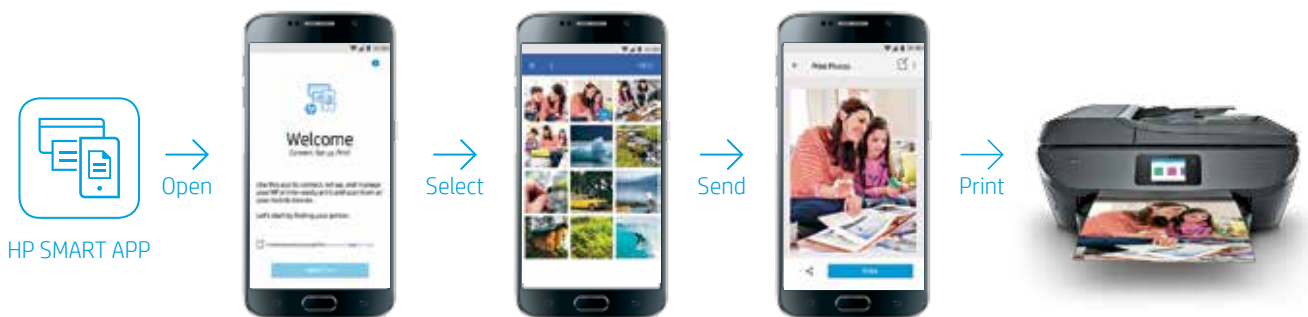

Photos and flyers that always look great

Create stunning borderless photos and flyers—right in your home. Be sure your prints always look good.

The power of your printer in the palm of your hand

HP Smart App

Print in just a few simple steps, wherever you are.^{1,3} Get the app that's designed to completely control your printer, with the HP Smart App. Easily print photos from social media, the cloud, and your camera-roll gallery. Scan and share to email or the cloud—from virtually anywhere. Order ink directly through the app.

Your device, your choice

The HP Smart App is compatible with both Apple and Android™ devices, so you can print from whichever phone you prefer. And wireless setup is simple, so you can start printing shortly after you un-box your HP ENVY Photo All-in-One.