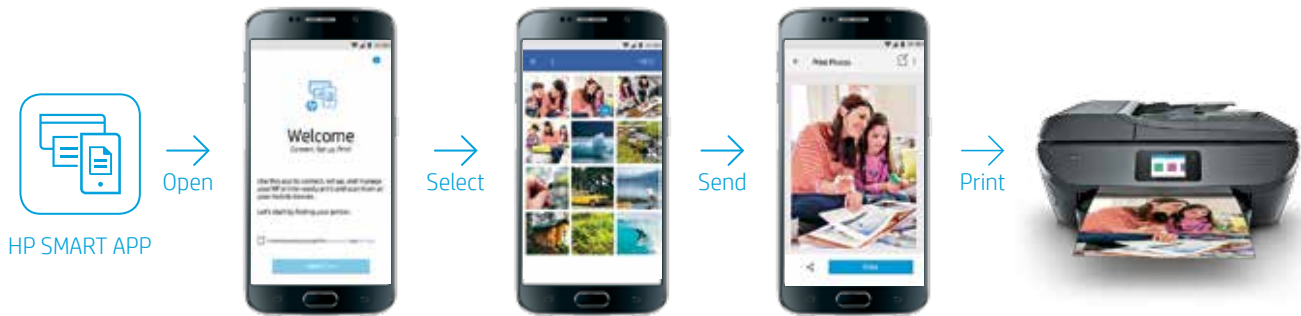

Photos and flyers that always look great

Create stunning borderless photos and flyers—right in your home. Be sure your prints always look good.

The power of your printer in the palm of your hand

HP Smart App

Print in just a few simple steps, wherever you are.^{1,3} Get the app that's designed to completely control your printer, with the HP Smart App. Easily print photos from social media, the cloud, and your camera-roll gallery. Scan and share to email or the cloud—from virtually anywhere. Order ink directly through the app.

Your device, your choice

The HP Smart App is compatible with both Apple® and Android™ devices so you can print from whichever phone you prefer. And wireless setup is simple so you can start printing shortly after you un-box your HP ENVY Photo All-in-One.