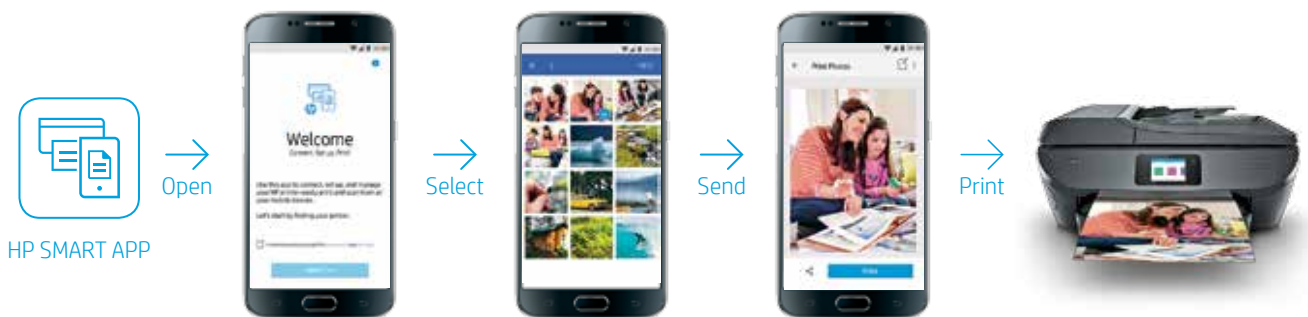

Create stunning borderless photos and flyers—right in your home. Be sure your prints always look good.

The power of your printer in the palm of your hand

HP Smart App

Print in just a few simple steps, wherever you are.^{1,4} Get the app that's designed to completely control your printer, with the HP Smart App. Easily print photos from social media, the cloud, and your camera-roll gallery. Scan and share to email or the cloud—from virtually anywhere. Order ink directly through the app.

Your device, your choice

The HP Smart App is compatible with both Apple and Android™ devices, so you can print from whichever phone you prefer. And wireless setup is simple, so you can start printing shortly after you un-box your HP ENVY Photo All-in-One.