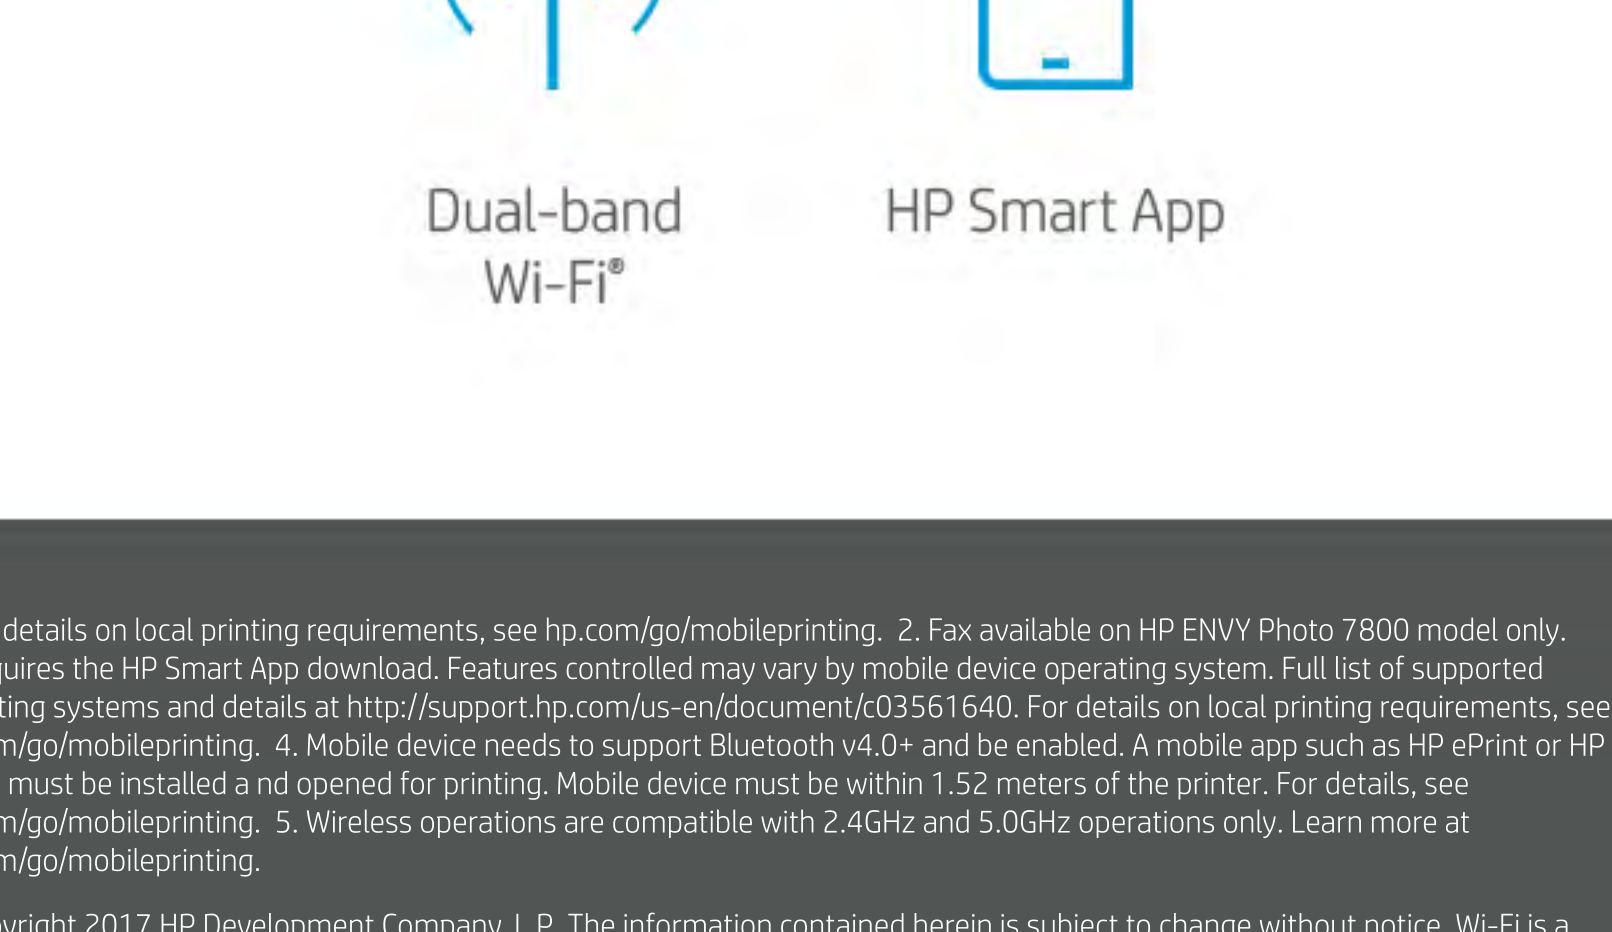

HP ENVY Photo 6200

ADF/fax (35 pages)

Ethernet

Legal/A4 size paper

Memory card SD

5.58cm (2.2") mono touchscreen

Front USB

Speed K: 13
Speed CMY: 8

Automatic output tray

Dual-band Wi-Fi®

HP Smart App