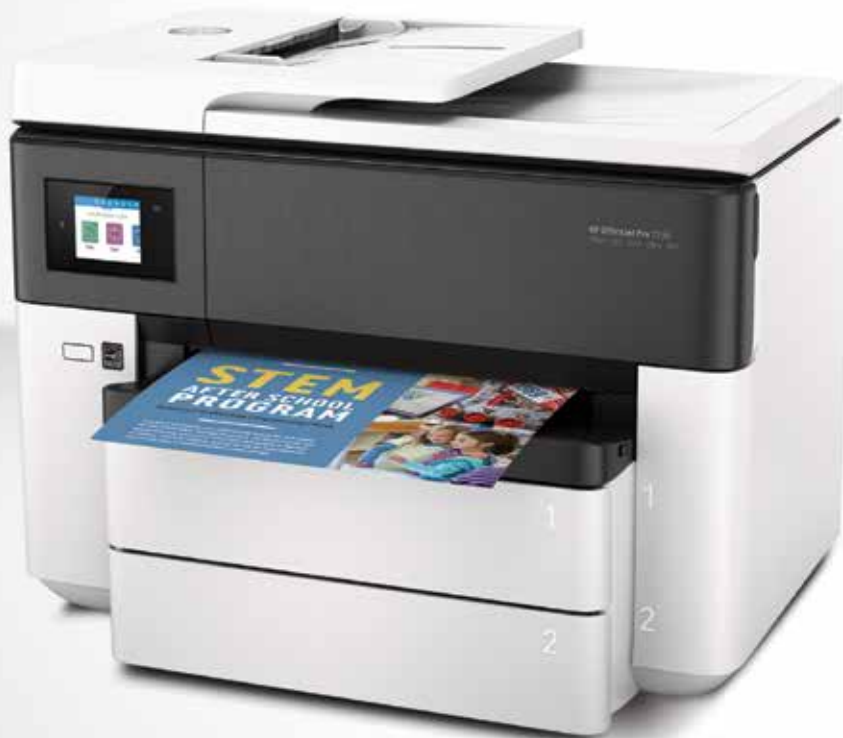

Wireless, Print, Fax, Scan and Copy

HP OfficeJet Pro 7730 Wide Format All-in-One

Get professional-quality colour that's ready for business. Easily print up to 279 x 433 mm (A3), at up to 50% less cost-per-page than laser, and handle high-volume printing needs.

Dynamic security enabled printer. Only intended to be used with cartridges using an HP original chip. Cartridges using a non-HP chip may not work, and those that work today may not work in the future. Learn more at hp.com/go/learnaboutsupplies

Print big. Play big.

- Print up to 279 x 433 mm (A3). Scan and copy up to legal size.
- The HP OfficeJet Pro 7730 comes in the same family as the iF Design Award 2017 winner, HP OfficeJet Pro 7740.²
- Breeze through tasks with the 35-page automatic document feeder, and get automatic two-sided printing.
- Take control of print, scan, copy, and fax jobs, using the colour touchscreen and timesaving shortcuts.

Present professionally. And affordably.

- Print up to 3x as many black-text and 2x as many colour pages, with optional HP high-yield ink cartridges.³
- Create vibrant colour graphics and black text, ideal for brochures, presentations, and other office documents.
- Produce water, smear, and fade-resistant prints that stand up to highlighters.⁴
- Create borderless brochures, flyers, photos, and other documents that look great – right in your office.