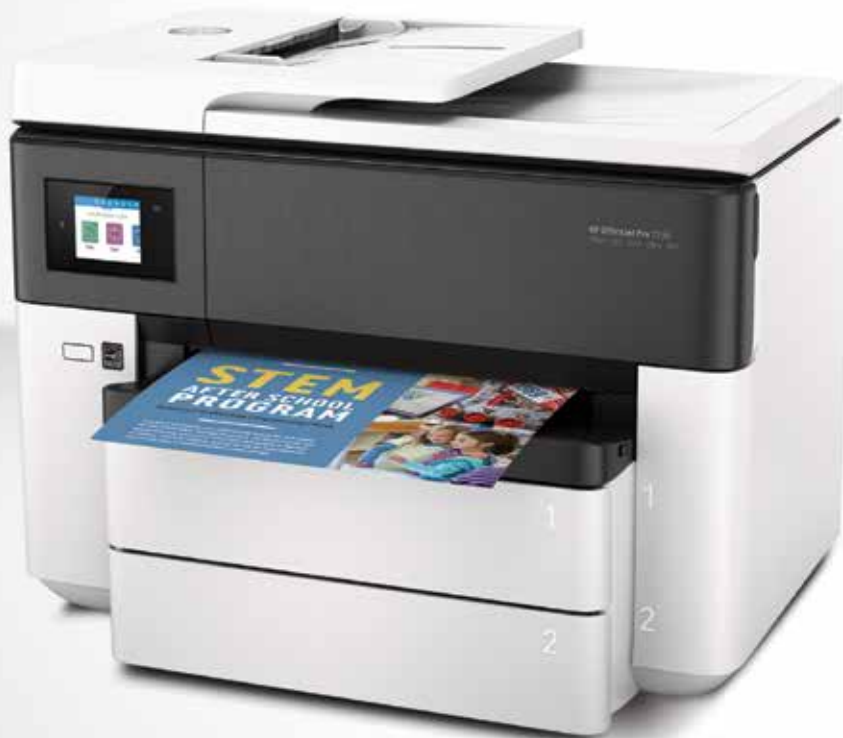

Wireless, Print, Fax, Scan and Copy

HP OfficeJet 7730 Wide Format All-in-One

Get professional-quality colour that's ready for business. Easily print up to 279 x 433 mm (A3), at up to 50% less cost-per-page than laser, and handle high-volume printing needs.

Dynamic security enabled printer. Only intended to be used with cartridges using an HP original chip. Cartridges using a non-HP chip may not work, and those that work today may not work in the future. Learn more at hp.com/go/learnaboutsupplies

Print big. Play big.

- Print up to 279 x 433 mm (A3). Scan and copy up to legal size.
- The HP OfficeJet Pro 7730 comes in the same family as the iF Design Award 2017 winner, HP OfficeJet Pro 7740.²
- Breeze through tasks with the 35-page automatic document feeder, and get automatic two-sided printing.
- Take control of print, scan, copy, and fax jobs, using the colour touchscreen and timesaving shortcuts.

Present professionally. And affordably.

- Print up to 3x as many black-text and 2x as many colour pages, with optional HP high-yield ink cartridges.³
- Create vibrant colour graphics and black text, ideal for brochures, presentations, and other office documents.
- Produce water, smear, and fade-resistant prints that stand up to highlighters.⁴
- Create borderless brochures, flyers, photos, and other documents that look great – right in your office.