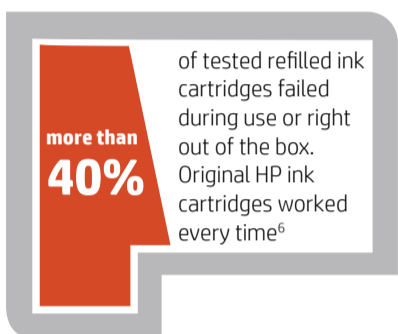

HP Instant Ink

£0.03
Per Page⁵

Not all inks are created equal

Original HP ink cartridges print up to 50% more pages - on average - than refilled cartridges tested.⁶

Immediately discarding
four eggs every time you
purchase a dozen