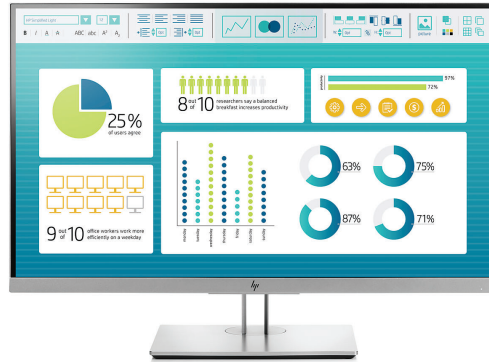

# HP EliteDisplay E273 27-inch Monitor

Style meets substance in a strikingly modern business display crafted for optimal viewing, productivity, and ergonomics. The HP EliteDisplay E273 27-inch Monitor has a 3-sided micro-edge bezel for seamless multi-display tiling and 4-way adjustability so you can comfortably power through your day.

### Break the boundaries

- Expand your productivity with uninterrupted views of one screen or many with a 3-sided micro-edge bezel that supports virtually seamless arrays.<sup>1</sup> Get crisp visuals from any angle on the 1920 x 1080 Full HD resolution<sup>2</sup>, 27 diagonal IPS screen.

### Work comfortably

- Find your most comfortable, productive position with adjustable tilt, height, swivel, and up to 150 mm height adjustment settings. Use pivot rotation to customize portrait or landscape views when using multiple displays.<sup>1</sup>