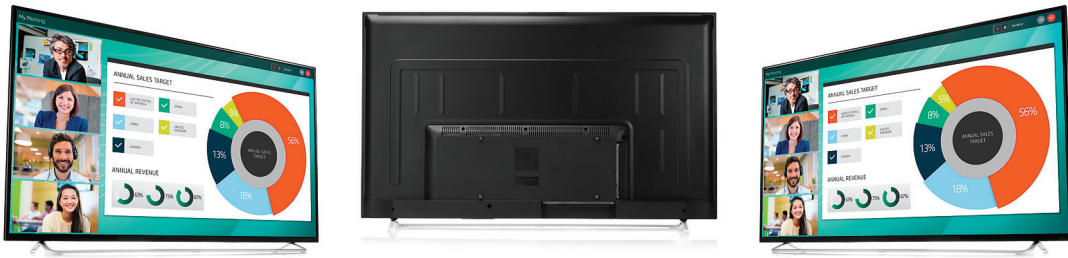

HP LD5512 4K UHD Conferencing Display Specifications Table

Product Number	2YD85AA
Display Size (diagonal)	139.7 cm (55")
Display Type	ADS w/LED backlight
Panel Active Area	47.62 x 26.78 in; 120.96 x 68.04 cm
Viewing Angle	178° horizontal; 178° vertical
Brightness	350 cd/m² ¹
Contrast Ratio	1200:1 static ¹
Response Time	8 ms gray to gray ¹
Aspect Ratio	16:09
Native Resolution	4K UHD (3840 x 2160 @ 60 Hz)
Resolutions Supported	3840 x 2160; 2560 x 1600; 2560 x 1440; 1920 x 1080; 1600 x 1200; 1680 x 1050; 1440 x 900; 1280 x 1024; 1280 x 768; 1280 x 720; 1024 x 768; 800 x 600; 720 x 400; 640 x 480
Display Features	Anti-glare; Language selection; LED Backlights; On-screen controls; Plug and Play; User programmable; Asset Control; Anti-static
User Controls	Auto; Input Control; Menu; Minus ("-"); OK; Plus ("+"); Power
Input Signal	1 VGA; 1 HDMI 2.0; 2 HDMI 1.4; 1 DisplayPort™ 1.2; (with HDCP support on DisplayPort™ and HDMI)
Ports and Connectors	1 USB 2.0
Input Power	Input voltage: 100 to 240 VAC
Power Consumption	130 W (maximum), 90 W (typical), 0.5 W (standby)
Dimensions with Stand (W x D x H)	48.88 x 8.55 x 29.86 in 124.16 x 21.73 x 75.86 cm
Dimensions without Stand (W x D x H)	48.88 x 8.55 x 28.39 in 124.16 x 21.73 x 72.12 cm
Weight	31.74 lb 14.4 kg With stand
Multimedia	Two 6 W integrated speakers
Environmental	Mercury-free display backlights
What's in the box	Monitor with stand; Remote control; AC power cable; HDMI cable; DisplayPort™ 1.2 cable; CD (includes User Guide, warranty, drivers)
Warranty	Protected by HP, including a 3-year standard limited warranty. Optional HP Care Pack Services are extended service contracts that extend your protection beyond the standard warranties. Service levels and response times for HP Care Packs may vary depending on your geographic location. Service starts on date of hardware purchase. Restrictions and limitations apply. For details, visit www.hp.com/go/cpc.

See important legal disclaimers on the last page