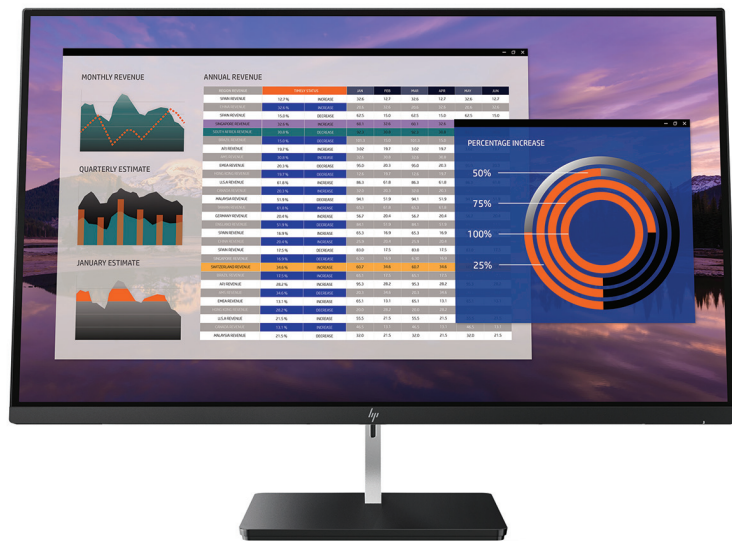

HP EliteDisplay S270n 27-inch 4k Micro Edge Monitor

4K¹ with a powerful presence

Strike envy across the office with the elegance of the UHD HP EliteDisplay S270n 4K Micro Edge Monitor. It delivers style and simplicity with a modern 3-sided micro-edge bezel and easy single-cable USB-C™ connectivity to your device.

Don't miss a thing

- Put all your creativity and content front and center on a large 68.58 cm (27") diagonal screen with 4K¹, 3840 x 2160 resolution that reveals every detail and makes every color pop.

Clear your clutter

- Maintain a minimalist workspace by pulling video and data from and sending power² to your PC, notebook, tablet or phone with just one USB-C™ cable connection.

Wide open spaces

- Prepare for maximum visual impact and optimal productivity with a 3-sided micro-edge bezel that tiles easily for a virtually seamless multi-display³ experience. Get comfortable with 100-mm height adjustability.

HP EliteDisplay S270n 27-inch 4k Micro Edge Monitor

Accessories and services (not included)

HP Single Monitor Arm

The HP Single Monitor Arm is the perfect desk accessory for your work life. Sleek and streamlined, the HP Single Monitor Arm is designed to complement the way you work.